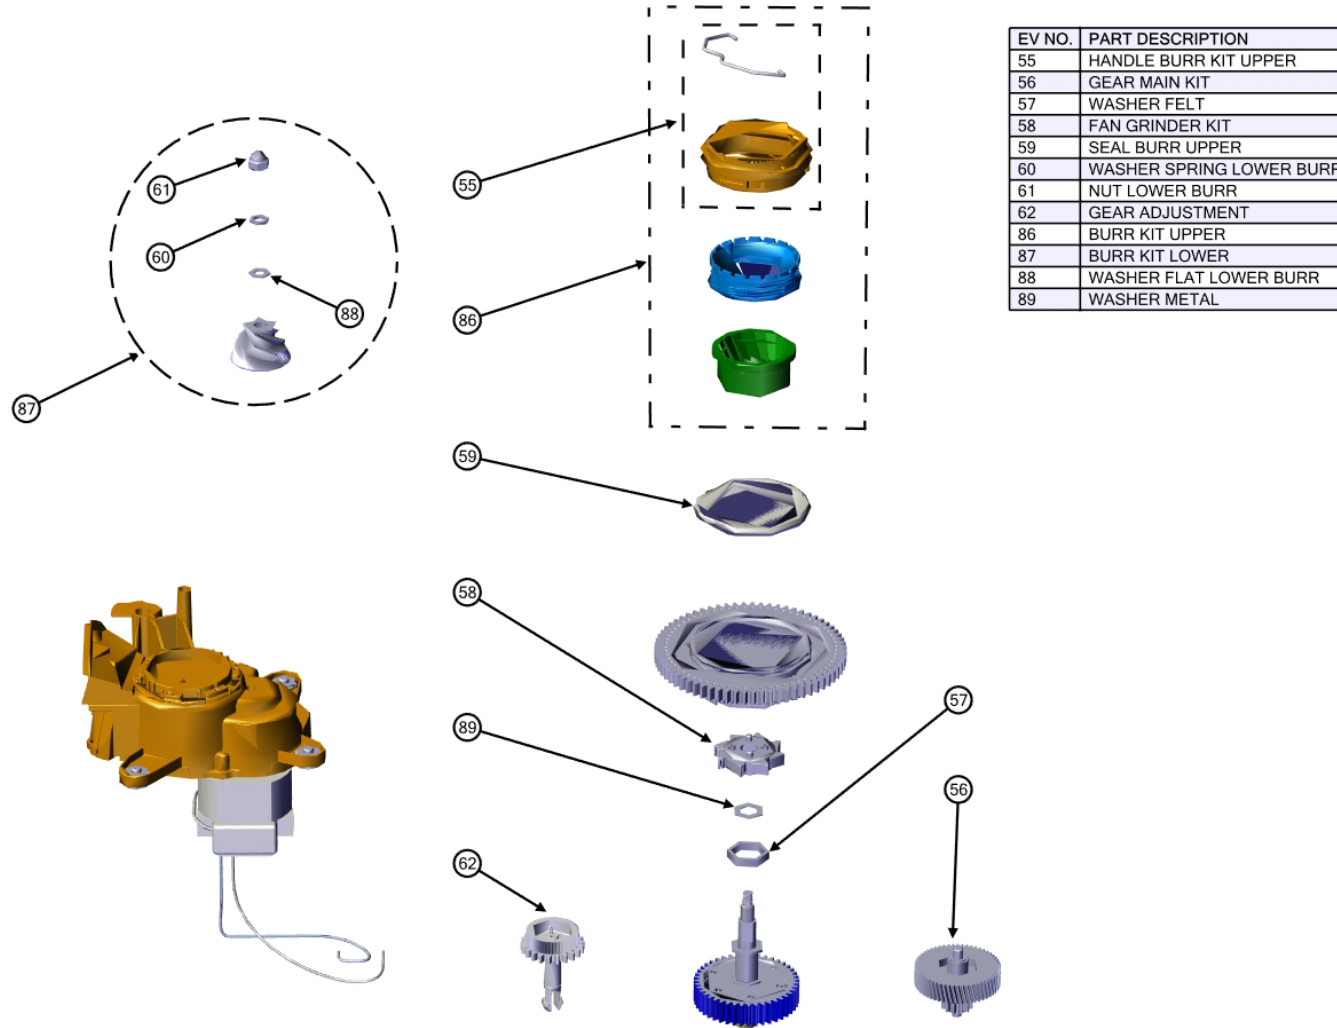

## EXPLODED VIEW – SPARE PARTS

## EXPLODED VIEW – SPARE PARTS (continued)

| EV NO. | PART DESCRIPTION                |
|--------|---------------------------------|
| 03     | SHROUD TAMPING KIT              |
| 07     | PCB LED                         |
| 16     | KNOB GRINDER DOES DIAL          |
| 17     | GRINDER KIT                     |
| 23     | PCB CONTROL LEFT                |
| 24     | PCB CONTROL RIGHT               |
| 27     | PANEL WRAP CONTROL              |
| 50     | GAUGE PRESSURE KIT              |
| 66     | PORTAFILTER KIT 54MM            |
| 67     | SPRING PORTAFILTER 54MM         |
| 68     | CLEANING DISC 54MM              |
| 69     | FILTER DUAL WALL ONE CUP 54MM   |
| 70     | FILTER DUAL WALL TWO CUP 54MM   |
| 75     | FILTER SINGLE WALL ONE CUP 54MM |
| 76     | FILTER SINGLE WALL TWO CUP 54MM |

## EXPLODED VIEW – SPARE PARTS (continued)

**EXPLODED VIEW – SPARE PARTS (continued)**

| EV NO. | PART DESCRIPTION        |
|--------|-------------------------|
| 05     | BRACKET FOOT            |
| 06     | COVER REPROGRAM         |
| 09     | COVER BASE              |
| 10     | FOOT LEFT FRONT         |
| 11     | FOOT RIGHT FRONT        |
| 12     | FOOT LEFT REAR          |
| 13     | FOOT RIGHT REAR         |
| 14     | WASHER FRONT FOOT KIT   |
| 15     | WASHER REAR FOOT KIT    |
| 33     | TANK WATER KIT          |
| 63     | HANDLE OBLONG FILTER    |
| 64     | FILTER WATER TANK RESIN |
| 65     | HOLDER OBLONG FILTER    |
| 78     | DIAL STEAM              |
| 79     | CORD POWER              |

## EXPLODED VIEW – SPARE PARTS (continued)

| EV NO. | PART DESCRIPTION       |
|--------|------------------------|
| 01     | TAMPING KIT            |
| 04     | CRADLE TAMPING KIT     |
| 08     | PCB REPROGRAM          |
| 28     | CLEANING BRUSH         |
| 51     | VALVE SELECTOR KIT     |
| 52     | MOUNT SWITCH VALVE KIT |
| 53     | WAND STEAM KIT         |