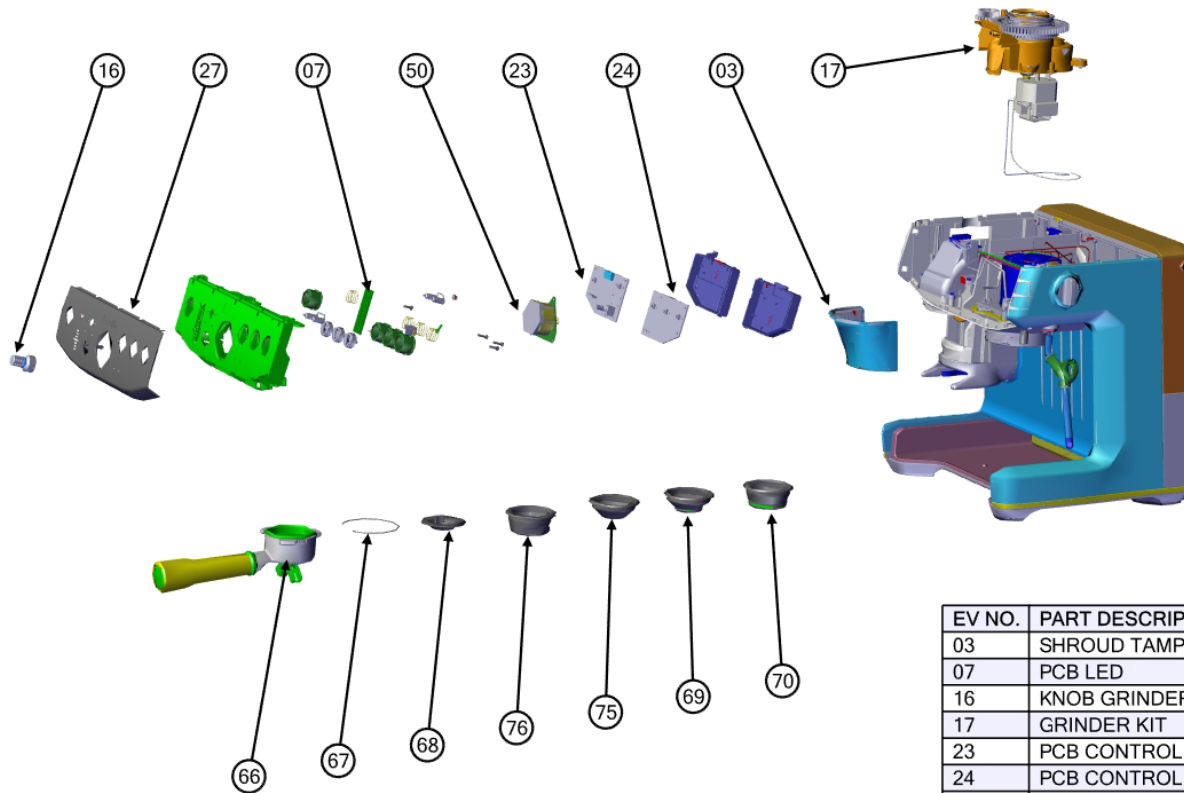

## EXPLODED VIEW – SPARE PARTS

## EXPLODED VIEW – SPARE PARTS (continued)

| EV NO. | PART DESCRIPTION                |
|--------|---------------------------------|
| 03     | SHROUD TAMPING KIT              |
| 07     | PCB LED                         |
| 16     | KNOB GRINDER DOES DIAL          |
| 17     | GRINDER KIT                     |
| 23     | PCB CONTROL LEFT                |
| 24     | PCB CONTROL RIGHT               |
| 27     | PANEL WRAP CONTROL              |
| 50     | GAUGE PRESSURE KIT              |
| 66     | PORTAFILTER KIT 54MM            |
| 67     | SPRING PORTAFILTER 54MM         |
| 68     | CLEANING DISC 54MM              |
| 69     | FILTER DUAL WALL ONE CUP 54MM   |
| 70     | FILTER DUAL WALL TWO CUP 54MM   |
| 75     | FILTER SINGLE WALL ONE CUP 54MM |
| 76     | FILTER SINGLE WALL TWO CUP 54MM |

## EXPLODED VIEW – SPARE PARTS (continued)

**EXPLODED VIEW – SPARE PARTS (continued)**

| EV NO. | PART DESCRIPTION        |
|--------|-------------------------|
| 05     | BRACKET FOOT            |
| 06     | COVER REPROGRAM         |
| 09     | COVER BASE              |
| 10     | FOOT LEFT FRONT         |
| 11     | FOOT RIGHT FRONT        |
| 12     | FOOT LEFT REAR          |
| 13     | FOOT RIGHT REAR         |
| 14     | WASHER FRONT FOOT KIT   |
| 15     | WASHER REAR FOOT KIT    |
| 33     | TANK WATER KIT          |
| 63     | HANDLE OBLONG FILTER    |
| 64     | FILTER WATER TANK RESIN |
| 65     | HOLDER OBLONG FILTER    |
| 78     | DIAL STEAM              |
| 79     | CORD POWER              |

## EXPLODED VIEW – SPARE PARTS (continued)

| EV NO. | PART DESCRIPTION         |
|--------|--------------------------|
| 25     | PCB MAIN KIT             |
| 26     | TUBE HOT WATER           |
| 34     | SHOWER HEAD KIT 54MM     |
| 35     | GROUP HEAD KIT           |
| 36     | THERMOCOIL KIT           |
| 37     | SEAL SHOWERHEAD 54MM     |
| 38     | SCREEN OUTER SHOWER 54MM |