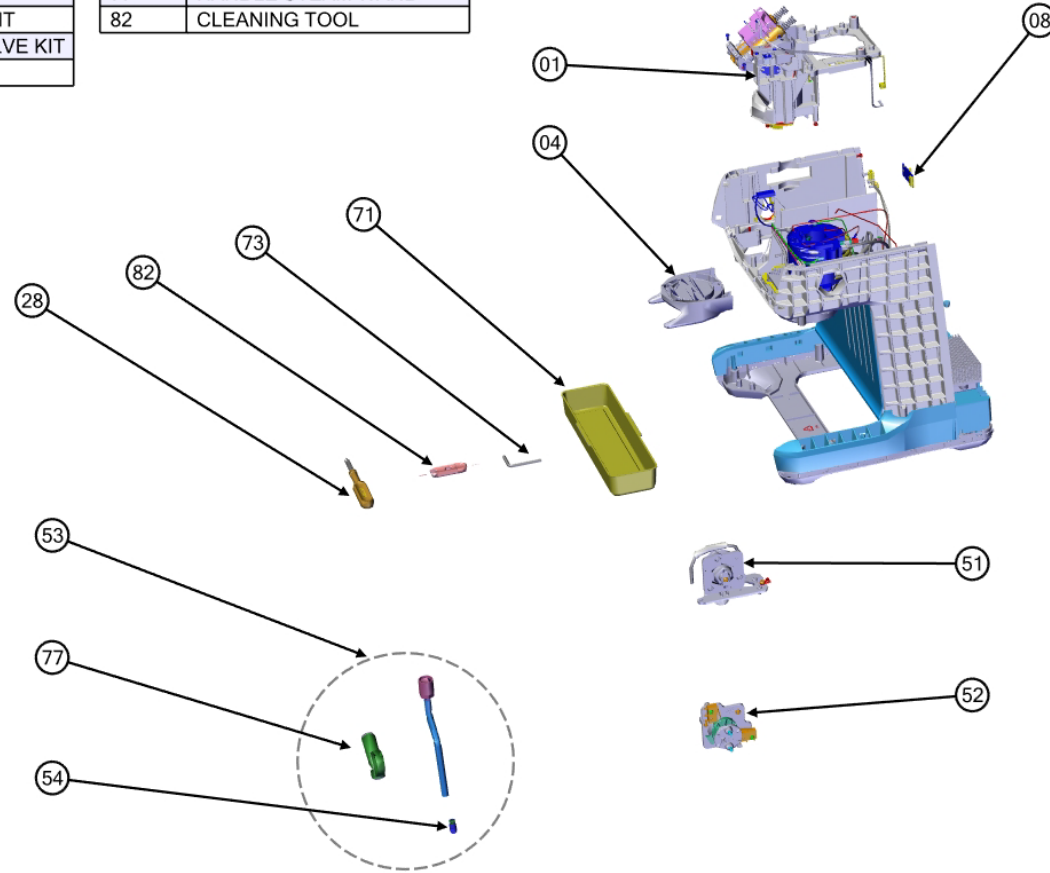

EXPLODED VIEW – SPARE PARTS (continued)

EV NO.	PART DESCRIPTION
01	TAMPING KIT
04	CRADLE TAMPING KIT
08	PCB REPROGRAM
28	CLEANING BRUSH
51	VALVE SELECTOR KIT
52	MOUNT SWITCH VALVE KIT
53	WAND STEAM KIT

EV NO.	PART DESCRIPTION
54	SPOUT FROTHING KIT
71	TRAY STORAGE
73	KEY ALLEN
77	HANDLE STEAM WAND
82	CLEANING TOOL