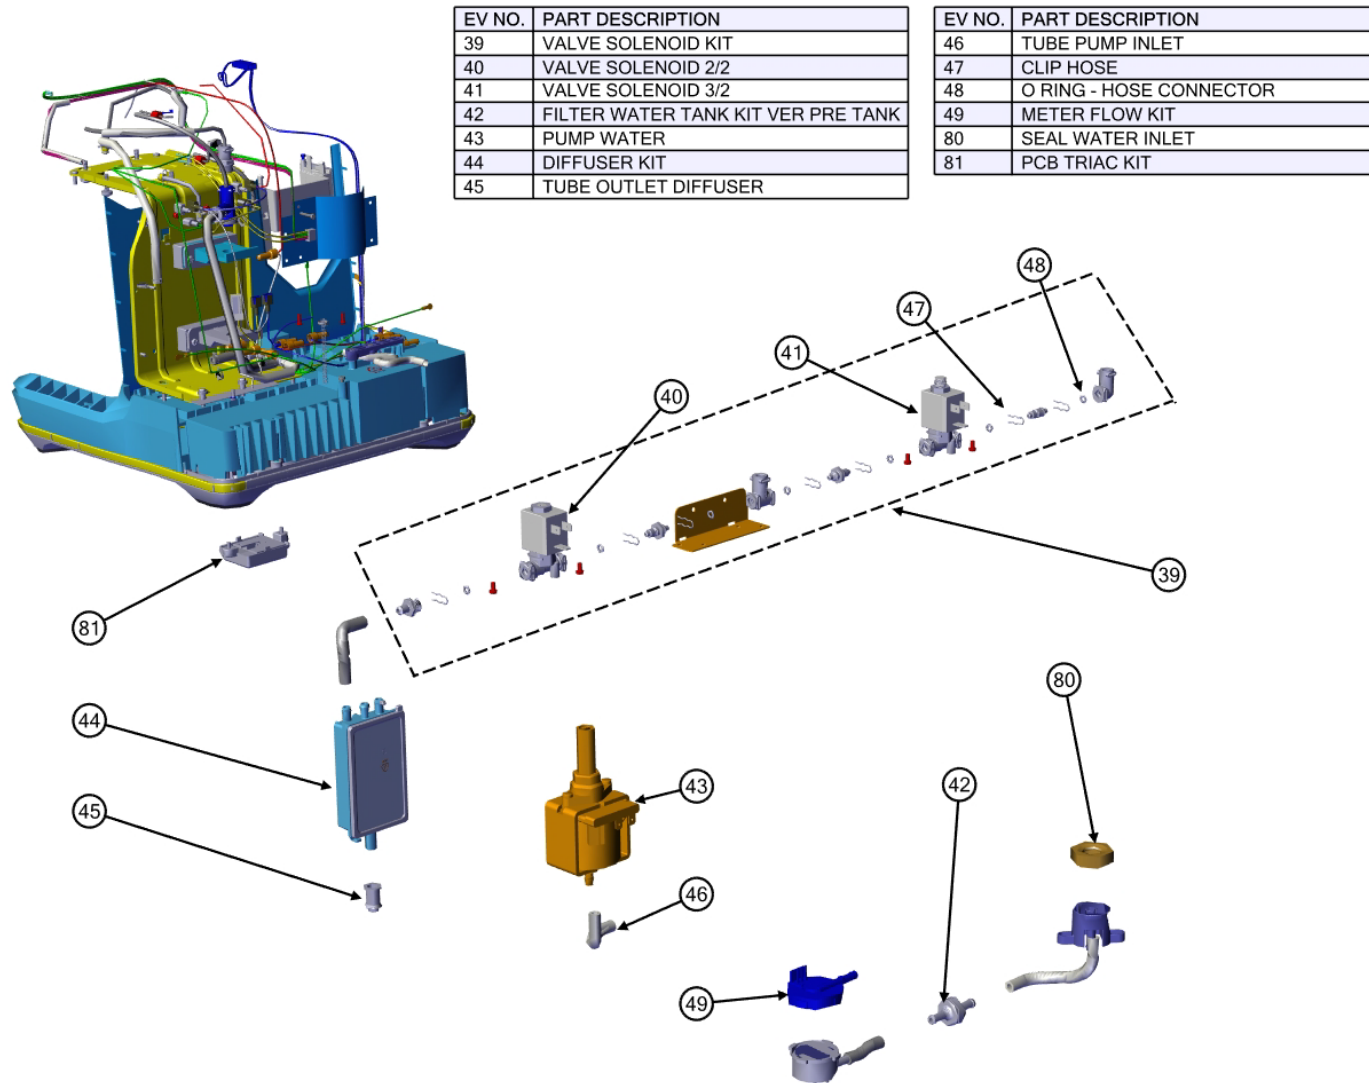

EXPLODED VIEW – SPARE PARTS (continued)

01	SP0101779	TAMPING KIT	BES876 ALL COLOURS	AUS, NZL, GBR, EU, USA, CAN
02	SP0101780	LEVER	BES876 ALL COLOURS	AUS, NZL, GBR, EU, USA, CAN
03	SP0101736	SHROUD TAMPING KIT	BES876 ALL COLOURS	AUS, NZL, GBR, EU, USA, CAN
04	SP0101781	CRADLE TAMPING KIT	BES876 ALL COLOURS	AUS, NZL, GBR, EU, USA, CAN
05	SP0101782	BRACKET FOOT	BES876 ALL COLOURS	AUS, NZL, GBR, EU, USA, CAN
06	SP0101783	COVER REPROGRAM	BES876 ALL COLOURS	AUS, NZL, GBR, EU, USA, CAN
07	SP0101784	PCB LED	BES876 ALL COLOURS	AUS, NZL, GBR, EU, USA, CAN
08	SP0101785	PCB REPROGRAM	BES876 ALL COLOURS	AUS, NZL, GBR, EU, USA, CAN
09	SP0101786	COVER BASE	BES876 ALL COLOURS	AUS, NZL, GBR, EU, USA, CAN
10	SP0101787	FOOT LEFT FRONT	BES876 ALL COLOURS	AUS, NZL, GBR, EU, USA, CAN
11	SP0101788	FOOT RIGHT FRONT	BES876 ALL COLOURS	AUS, NZL, GBR, EU, USA, CAN
12	SP0101789	FOOT LEFT REAR	BES876 ALL COLOURS	AUS, NZL, GBR, EU, USA, CAN
13	SP0101790	FOOT RIGHT REAR	BES876 ALL COLOURS	AUS, NZL, GBR, EU, USA, CAN
14	SP0101791	WASHER FRONT FOOT KIT	BES876 ALL COLOURS	AUS, NZL, GBR, EU, USA, CAN
15	SP0101792	WASHER REAR FOOT KIT	BES876 ALL COLOURS	AUS, NZL, GBR, EU, USA, CAN
16	SP0101793	KNOB GRINDER DOES DIAL	BES876 ALL COLOURS	AUS, NZL, GBR, EU, USA, CAN
17	SP0101794	GRINDER KIT 240V	BES876 ALL COLOURS	AUS, NZL, GBR, EU
18	SP0101795	PANEL KIT TOP 240V BSS	BES876BSS	AUS, NZL, GBR, EU
18	SP0101796	PANEL KIT TOP 240V BTR	BES876BTR	AUS, NZL, GBR, EU
18	SP0101939	PANEL KIT TOP 240V BST	BES876BST	GBR, EU
19	SP0101737	TRAY DRIP KIT BSS	BES876BSS	AUS, NZL, GBR, EU, USA, CAN