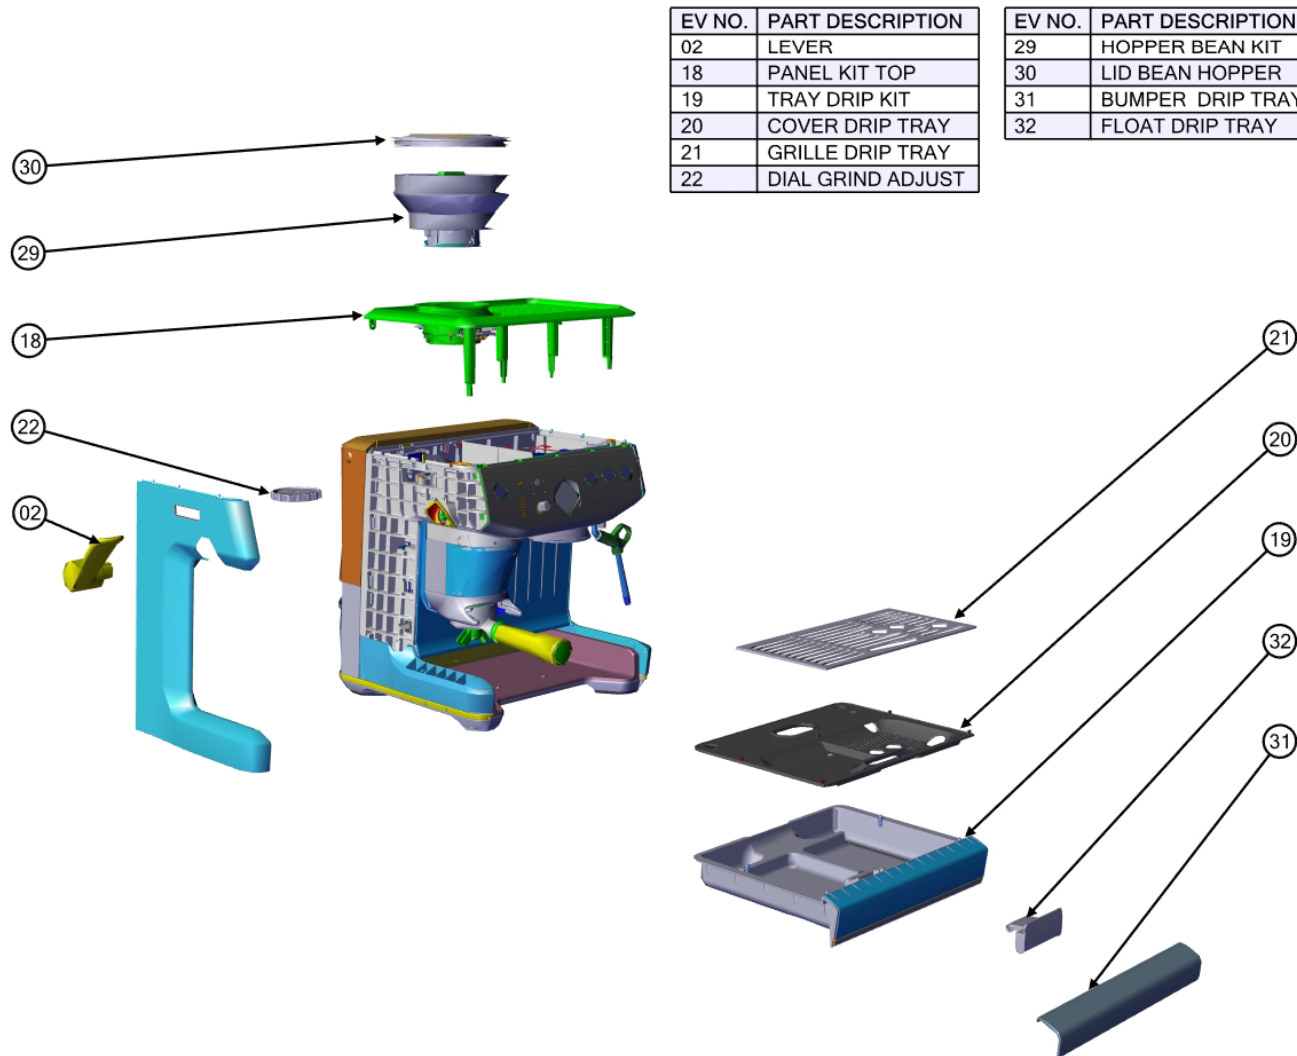

## EXPLODED VIEW – SPARE PARTS

## EXPLODED VIEW – SPARE PARTS (continued)

| EV NO. | PART DESCRIPTION                |
|--------|---------------------------------|
| 03     | SHROUD TAMPING KIT              |
| 07     | PCB LED                         |
| 16     | KNOB GRINDER DOES DIAL          |
| 17     | GRINDER KIT                     |
| 23     | PCB CONTROL LEFT                |
| 24     | PCB CONTROL RIGHT               |
| 27     | PANEL WRAP CONTROL              |
| 50     | GAUGE PRESSURE KIT              |
| 66     | PORTAFILTER KIT 54MM            |
| 67     | SPRING PORTAFILTER 54MM         |
| 68     | CLEANING DISC 54MM              |
| 69     | FILTER DUAL WALL ONE CUP 54MM   |
| 70     | FILTER DUAL WALL TWO CUP 54MM   |
| 75     | FILTER SINGLE WALL ONE CUP 54MM |
| 76     | FILTER SINGLE WALL TWO CUP 54MM |

## EXPLODED VIEW – SPARE PARTS (continued)

**EXPLODED VIEW – SPARE PARTS (continued)**

| EV NO. | PART DESCRIPTION        |
|--------|-------------------------|
| 05     | BRACKET FOOT            |
| 06     | COVER REPROGRAM         |
| 09     | COVER BASE              |
| 10     | FOOT LEFT FRONT         |
| 11     | FOOT RIGHT FRONT        |
| 12     | FOOT LEFT REAR          |
| 13     | FOOT RIGHT REAR         |
| 14     | WASHER FRONT FOOT KIT   |
| 15     | WASHER REAR FOOT KIT    |
| 33     | TANK WATER KIT          |
| 63     | HANDLE OBLONG FILTER    |
| 64     | FILTER WATER TANK RESIN |
| 65     | HOLDER OBLONG FILTER    |
| 78     | DIAL STEAM              |
| 79     | CORD POWER              |

## EXPLODED VIEW – SPARE PARTS (continued)

| EV NO. | PART DESCRIPTION       |
|--------|------------------------|
| 01     | TAMPING KIT            |
| 04     | CRADLE TAMPING KIT     |
| 08     | PCB REPROGRAM          |
| 28     | CLEANING BRUSH         |
| 51     | VALVE SELECTOR KIT     |
| 52     | MOUNT SWITCH VALVE KIT |
| 53     | WAND STEAM KIT         |