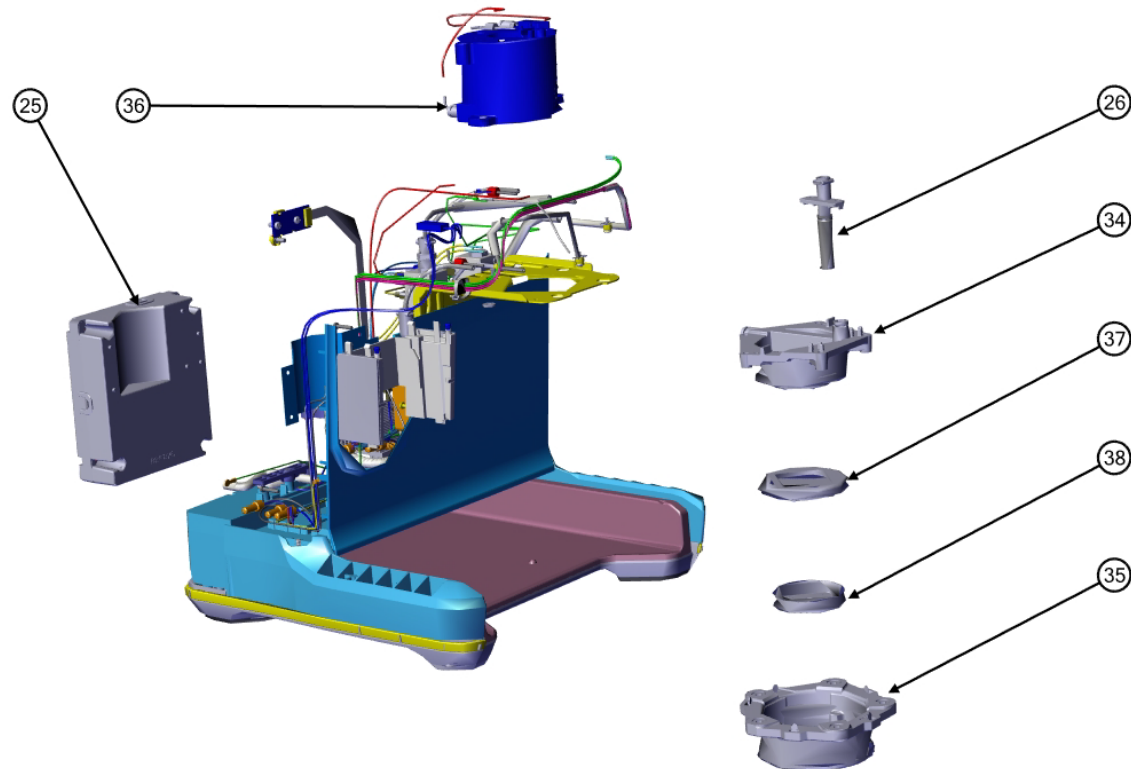

## EXPLODED VIEW – SPARE PARTS (continued)

**EXPLODED VIEW – SPARE PARTS (continued)**

| EV NO. | PART DESCRIPTION        |
|--------|-------------------------|
| 05     | BRACKET FOOT            |
| 06     | COVER REPROGRAM         |
| 09     | COVER BASE              |
| 10     | FOOT LEFT FRONT         |
| 11     | FOOT RIGHT FRONT        |
| 12     | FOOT LEFT REAR          |
| 13     | FOOT RIGHT REAR         |
| 14     | WASHER FRONT FOOT KIT   |
| 15     | WASHER REAR FOOT KIT    |
| 33     | TANK WATER KIT          |
| 63     | HANDLE OBLONG FILTER    |
| 64     | FILTER WATER TANK RESIN |
| 65     | HOLDER OBLONG FILTER    |
| 78     | DIAL STEAM              |
| 79     | CORD POWER              |

## EXPLODED VIEW – SPARE PARTS (continued)

| EV NO. | PART DESCRIPTION       |
|--------|------------------------|
| 01     | TAMPING KIT            |
| 04     | CRADLE TAMPING KIT     |
| 08     | PCB REPROGRAM          |
| 28     | CLEANING BRUSH         |
| 51     | VALVE SELECTOR KIT     |
| 52     | MOUNT SWITCH VALVE KIT |
| 53     | WAND STEAM KIT         |

| EV NO. | PART DESCRIPTION   |
|--------|--------------------|
| 54     | SPOUT FROTHING KIT |
| 71     | TRAY STORAGE       |
| 73     | KEY ALLEN          |
| 77     | HANDLE STEAM WAND  |
| 82     | CLEANING TOOL      |

## EXPLODED VIEW – SPARE PARTS (continued)

| EV NO. | PART DESCRIPTION         |
|--------|--------------------------|
| 25     | PCB MAIN KIT             |
| 26     | TUBE HOT WATER           |
| 34     | SHOWER HEAD KIT 54MM     |
| 35     | GROUP HEAD KIT           |
| 36     | THERMOCOIL KIT           |
| 37     | SEAL SHOWERHEAD 54MM     |
| 38     | SCREEN OUTER SHOWER 54MM |