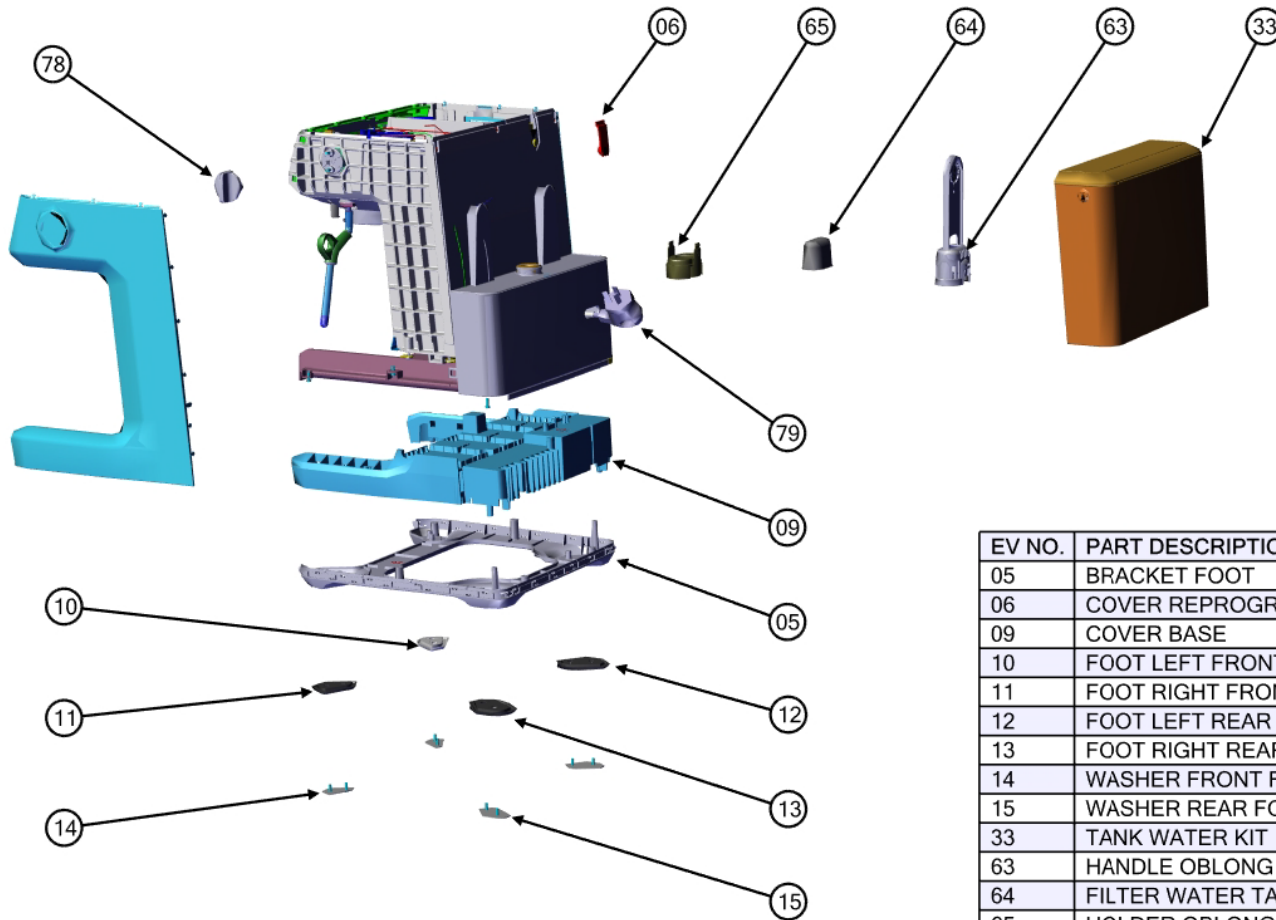

## EXPLODED VIEW – SPARE PARTS

## EXPLODED VIEW – SPARE PARTS (continued)

| EV NO. | PART DESCRIPTION                |
|--------|---------------------------------|
| 03     | SHROUD TAMPING KIT              |
| 07     | PCB LED                         |
| 16     | KNOB GRINDER DOES DIAL          |
| 17     | GRINDER KIT                     |
| 23     | PCB CONTROL LEFT                |
| 24     | PCB CONTROL RIGHT               |
| 27     | PANEL WRAP CONTROL              |
| 50     | GAUGE PRESSURE KIT              |
| 66     | PORTAFILTER KIT 54MM            |
| 67     | SPRING PORTAFILTER 54MM         |
| 68     | CLEANING DISC 54MM              |
| 69     | FILTER DUAL WALL ONE CUP 54MM   |
| 70     | FILTER DUAL WALL TWO CUP 54MM   |
| 75     | FILTER SINGLE WALL ONE CUP 54MM |
| 76     | FILTER SINGLE WALL TWO CUP 54MM |

## EXPLODED VIEW – SPARE PARTS (continued)

**EXPLODED VIEW – SPARE PARTS (continued)**

| EV NO. | PART DESCRIPTION        |
|--------|-------------------------|
| 05     | BRACKET FOOT            |
| 06     | COVER REPROGRAM         |
| 09     | COVER BASE              |
| 10     | FOOT LEFT FRONT         |
| 11     | FOOT RIGHT FRONT        |
| 12     | FOOT LEFT REAR          |
| 13     | FOOT RIGHT REAR         |
| 14     | WASHER FRONT FOOT KIT   |
| 15     | WASHER REAR FOOT KIT    |
| 33     | TANK WATER KIT          |
| 63     | HANDLE OBLONG FILTER    |
| 64     | FILTER WATER TANK RESIN |
| 65     | HOLDER OBLONG FILTER    |
| 78     | DIAL STEAM              |
| 79     | CORD POWER              |

## EXPLODED VIEW – SPARE PARTS (continued)

| EV NO. | PART DESCRIPTION       |
|--------|------------------------|
| 01     | TAMPING KIT            |
| 04     | CRADLE TAMPING KIT     |
| 08     | PCB REPROGRAM          |
| 28     | CLEANING BRUSH         |
| 51     | VALVE SELECTOR KIT     |
| 52     | MOUNT SWITCH VALVE KIT |
| 53     | WAND STEAM KIT         |