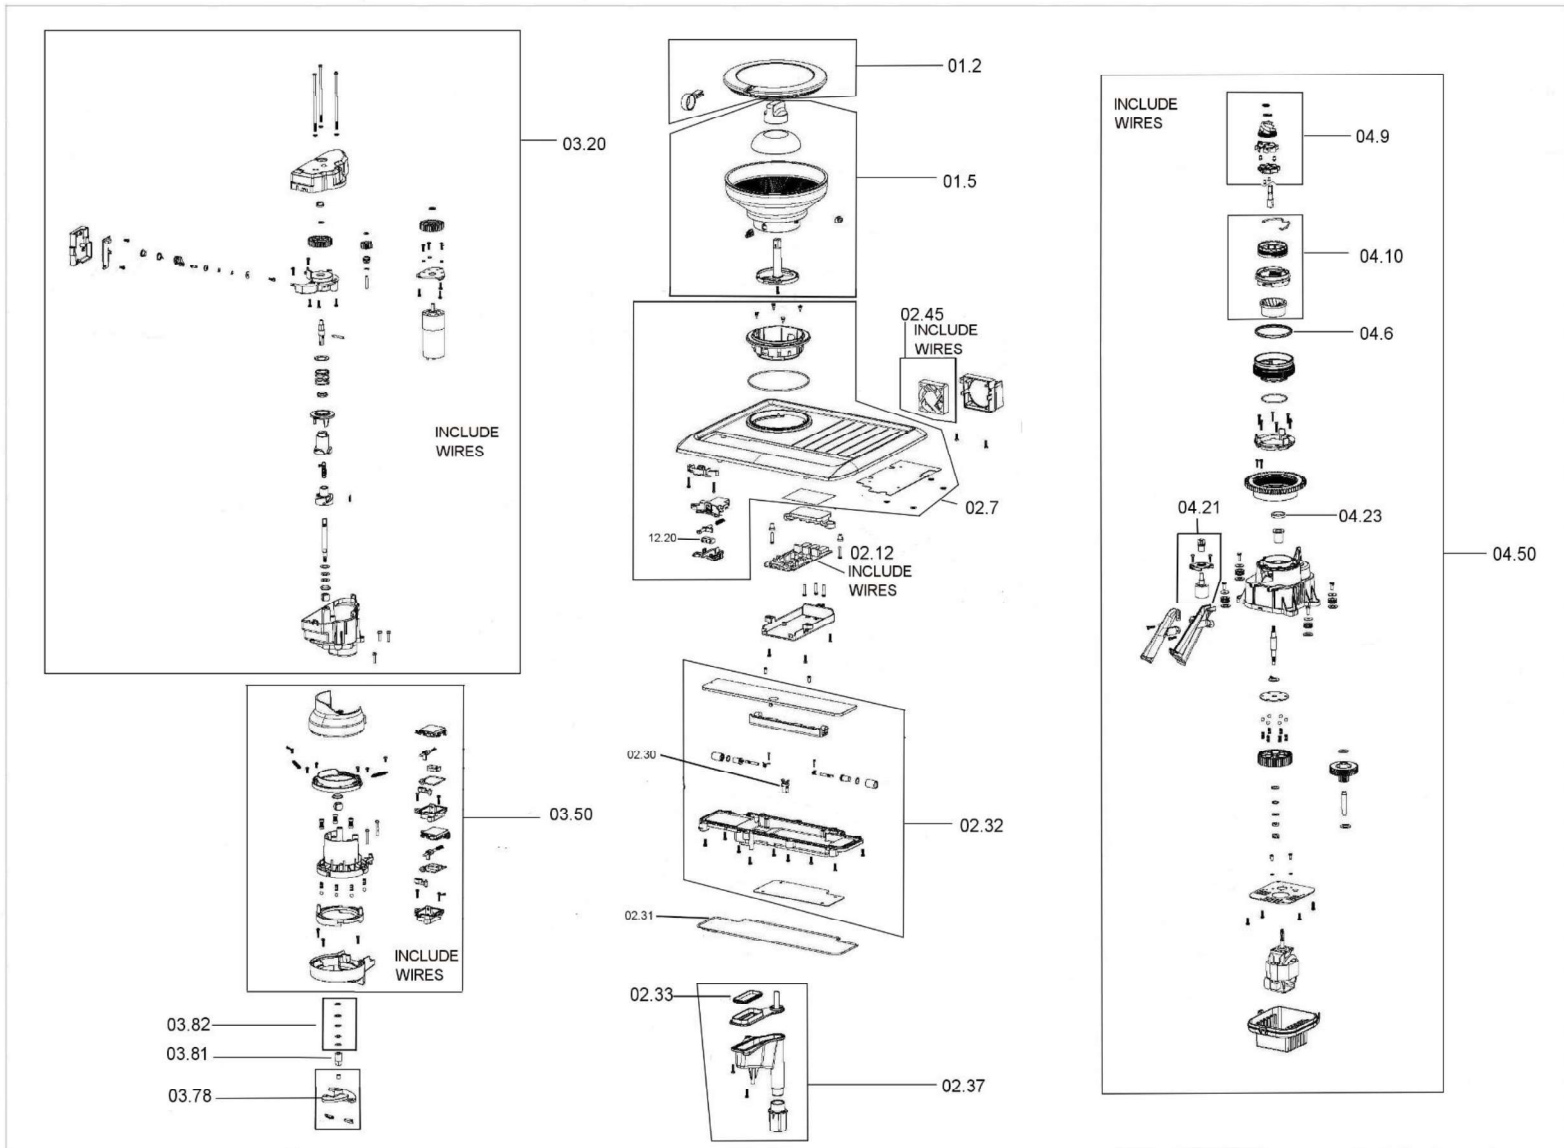

45	18	SP0001881	HARD WATER TEST STRIP	BES980 ALL COLOUR	AUS, CAN, EU, GBR, NZL, USA, KOR	
85	6	SP0009138	GROUP HEAD - COLLAR SERVICE KIT – includes New BES980 group head, 2 x inserts, BES980 Shower head and 4 x screws – AU/NZ	BES980 ALL COLOUR	AUS, EU, GBR, NZL, KOR	
89	18	SP0020568	KNOCK BOX - MINI GRINDS BIN - UK	BES980BKS BES980BSS	EU, GBR	

Exploded View page 1 of 4