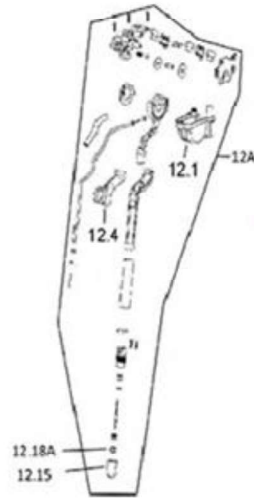

Exploded View page 1 of 4

part 100 – gasket kit for solenoid valve – not shown on this view

Exploded View page 3 of 4

06.71

08.6

PART 12 VERSION A

14.5E

MAIN PCB+CONTROL PCB KIT E-VER