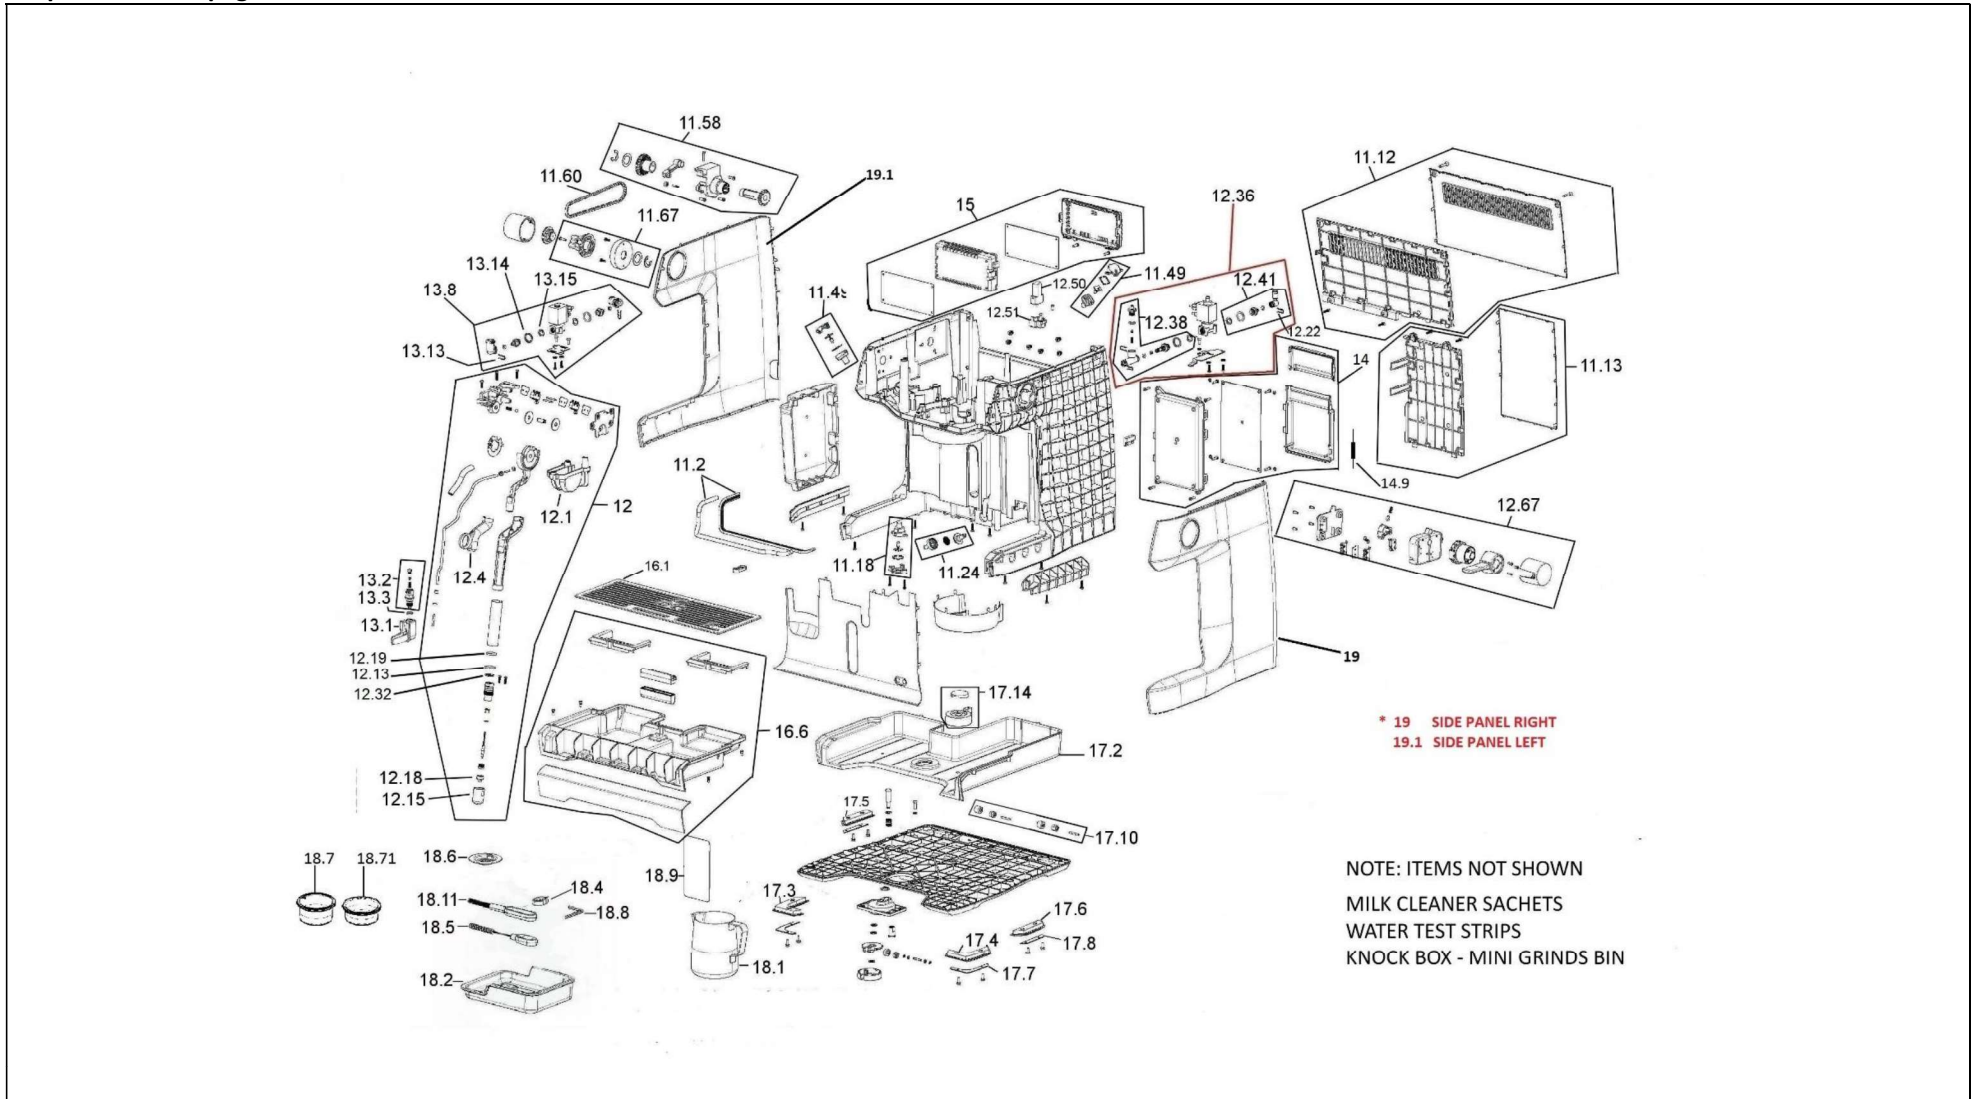

part 100 – gasket kit for solenoid valve – not shown on this view

Exploded View page 3 of 4