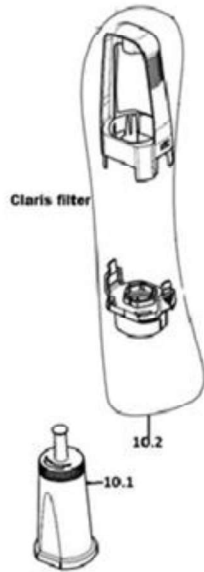

Exploded View page 1 of 4

part 100 – gasket kit for solenoid valve – not shown on this view

Exploded View page 3 of 4

06.71

08.6

PART 12 VERSION A

14.5E

MAIN PCB+CONTROL PCB KIT E-VER