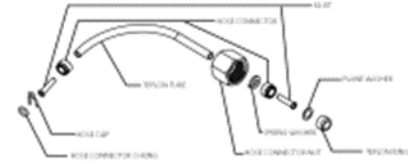

45	18	SP0001881	HARD WATER TEST STRIP	BES980 ALL COLOUR	AUS, CAN, EU, GBR, NZL, USA, KOR	
85	6	SP0009138	GROUP HEAD - COLLAR SERVICE KIT – includes New BES980 group head, 2 x inserts, BES980 Shower head and 4 x screws – AU/NZ	BES980 ALL COLOUR	AUS, EU, GBR, NZL, KOR	
89	18	SP0020568	KNOCK BOX - MINI GRINDS BIN - UK	BES980BKS BES980BSS	EU, GBR	

Exploded View page 1 of 4

part 100 – gasket kit for solenoid valve – not shown on this view

Exploded View page 3 of 4

06.71

08.6

PART 12 VERSION A

14.5E

MAIN PCB+CONTROL PCB KIT E-VER