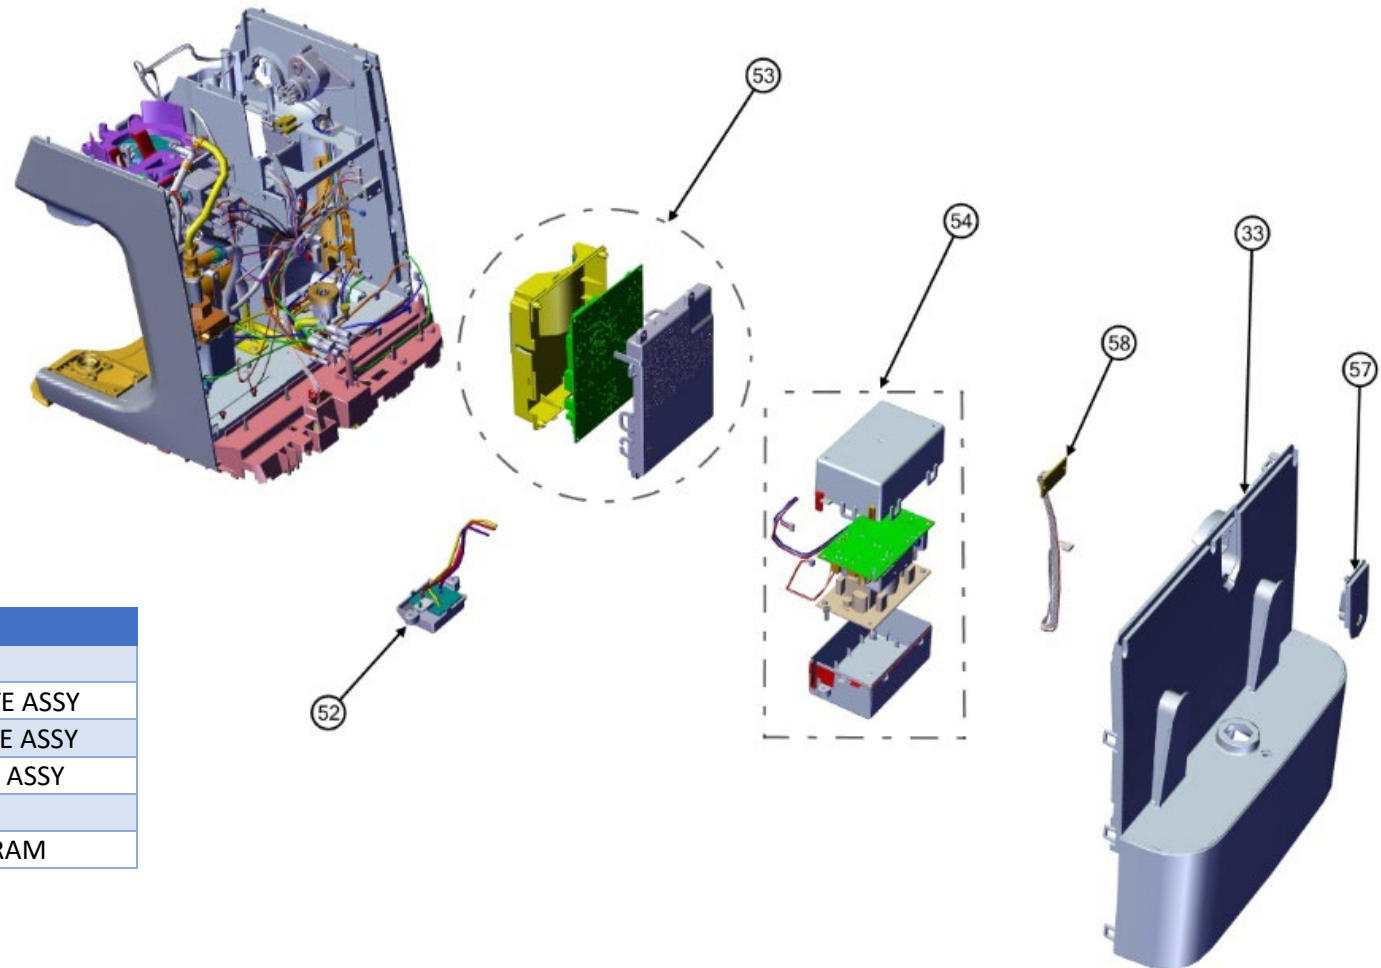

EXPLODED VIEW – SPARE PARTS (continued)

EV NO.	PART DESCRIPTION
33	HOUSING REAR
52	PCB TRIAC COMPLETE ASSY
53	PCB MAIN COMPLETE ASSY
54	PCB EMC COMPLETE ASSY
57	COVER REPROGRAM
58	PCB CABLE REPROGRAM