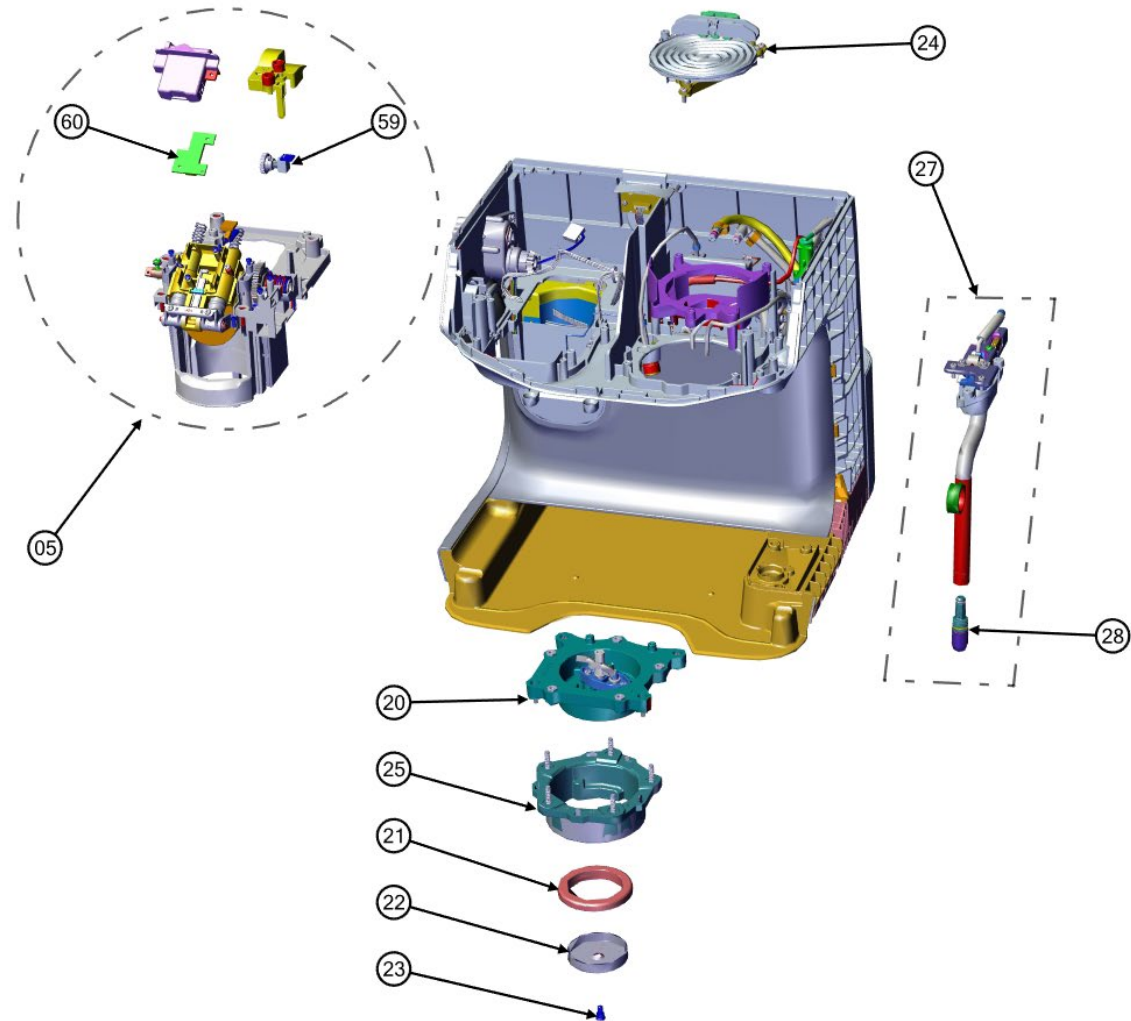

the Barista Touch™ Impress

EXPLODED VIEW – SPARE PARTS

EXPLODED VIEW – SPARE PARTS (continued)

EV NO.	PART DESCRIPTION
04	PANEL CONTROL ASSY
07	SHROUD TAMPING ASSY
08	CRADLE TAMPING ASSY
09	COVER BASE
10	FEET RUBBER 4PCS
11	NTC BASE ASSY
37	GRINDER COMPLETE ASSY
38	DIAL GRINDER

EXPLODED VIEW – SPARE PARTS (continued)

EV NO.	PART DESCRIPTION
39	BURR ASSY UPPER ETZINGER
40	BURR KIT LOWER ETZINGER
41	PORTAFILTER ASSY 54MM SS
43	CLEANING DISC 54MM VER WITHOUT HOLE
44	FILTER DUAL WALL ONE CUP 54MM
45	FILTER DUAL WALL TWO CUP 54MM
46	FILTER SINGLE WALL ONE CUP 54MM
47	FILTER SINGLE WALL TWO CUP 54MM

EXPLODED VIEW – SPARE PARTS (continued)

EV NO.	PART DESCRIPTION
34	TANK WATER ASSY
35	CLARIS FILTER
36	HOLDER FILTER KIT CLARIS
42	CLEANING TABLETS
48	CLEANING TOOL ASSEMBLY
49	CLEANING BRUSH
50	TRAY STORAGE
61	STRIP WATER HARDNESS
62	RAZOR TRIMMING TOOL 54MM

EXPLODED VIEW – SPARE PARTS (continued)

EV NO.	PART DESCRIPTION
05	TAMPING ASSY
20	DISPENSER WATER ASSY
21	SEAL SHOWERHEAD 54MM
22	FILTER SHOWERHEAD 54MM
23	SCREW SHOWERHEAD
24	PRINTED HEATER ASSY
25	COLLAR THERMAL BLOCK
27	WAND STEAM ASSY
28	NOZZLE STEAM WAND ASSY
59	PCB ROTARY VR
60	PCB LINEAR VR