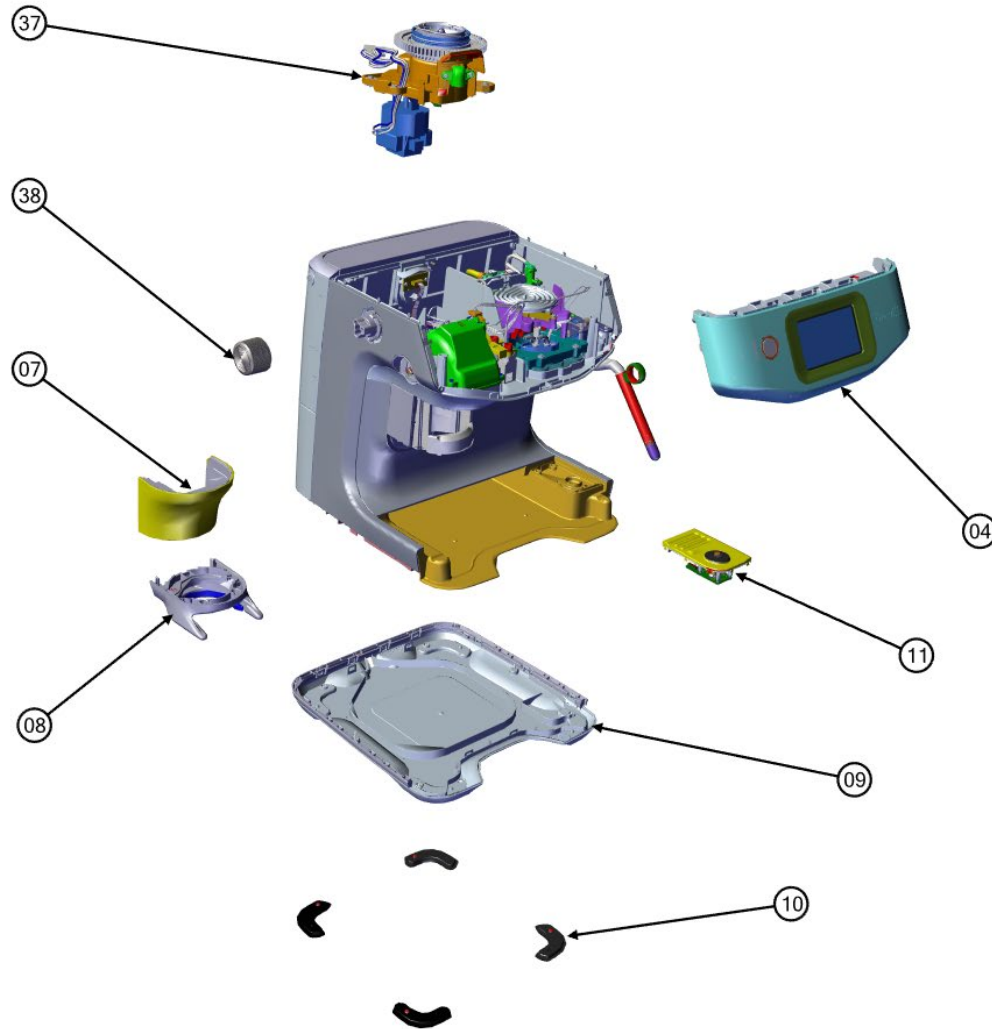

the Barista Touch™ Impress

EXPLODED VIEW – SPARE PARTS

EXPLODED VIEW – SPARE PARTS (continued)

EV NO.	PART DESCRIPTION
04	PANEL CONTROL ASSY
07	SHROUD TAMPING ASSY
08	CRADLE TAMPING ASSY
09	COVER BASE
10	FEET RUBBER 4PCS
11	NTC BASE ASSY
37	GRINDER COMPLETE ASSY
38	DIAL GRINDER

EXPLODED VIEW – SPARE PARTS (continued)

EV NO.	PART DESCRIPTION
39	BURR ASSY UPPER ETZINGER
40	BURR KIT LOWER ETZINGER
41	PORTAFILTER ASSY 54MM SS
43	CLEANING DISC 54MM VER WITHOUT HOLE
44	FILTER DUAL WALL ONE CUP 54MM
45	FILTER DUAL WALL TWO CUP 54MM
46	FILTER SINGLE WALL ONE CUP 54MM
47	FILTER SINGLE WALL TWO CUP 54MM

EXPLODED VIEW – SPARE PARTS (continued)

EV NO.	PART DESCRIPTION
34	TANK WATER ASSY
35	CLARIS FILTER
36	HOLDER FILTER KIT CLARIS
42	CLEANING TABLETS
48	CLEANING TOOL ASSEMBLY
49	CLEANING BRUSH
50	TRAY STORAGE
61	STRIP WATER HARDNESS
62	RAZOR TRIMMING TOOL 54MM

EXPLODED VIEW – SPARE PARTS (continued)

EV NO.	PART DESCRIPTION
05	TAMPING ASSY
20	DISPENSER WATER ASSY
21	SEAL SHOWERHEAD 54MM
22	FILTER SHOWERHEAD 54MM
23	SCREW SHOWERHEAD
24	PRINTED HEATER ASSY
25	COLLAR THERMAL BLOCK
27	WAND STEAM ASSY
28	NOZZLE STEAM WAND ASSY
59	PCB ROTARY VR
60	PCB LINEAR VR