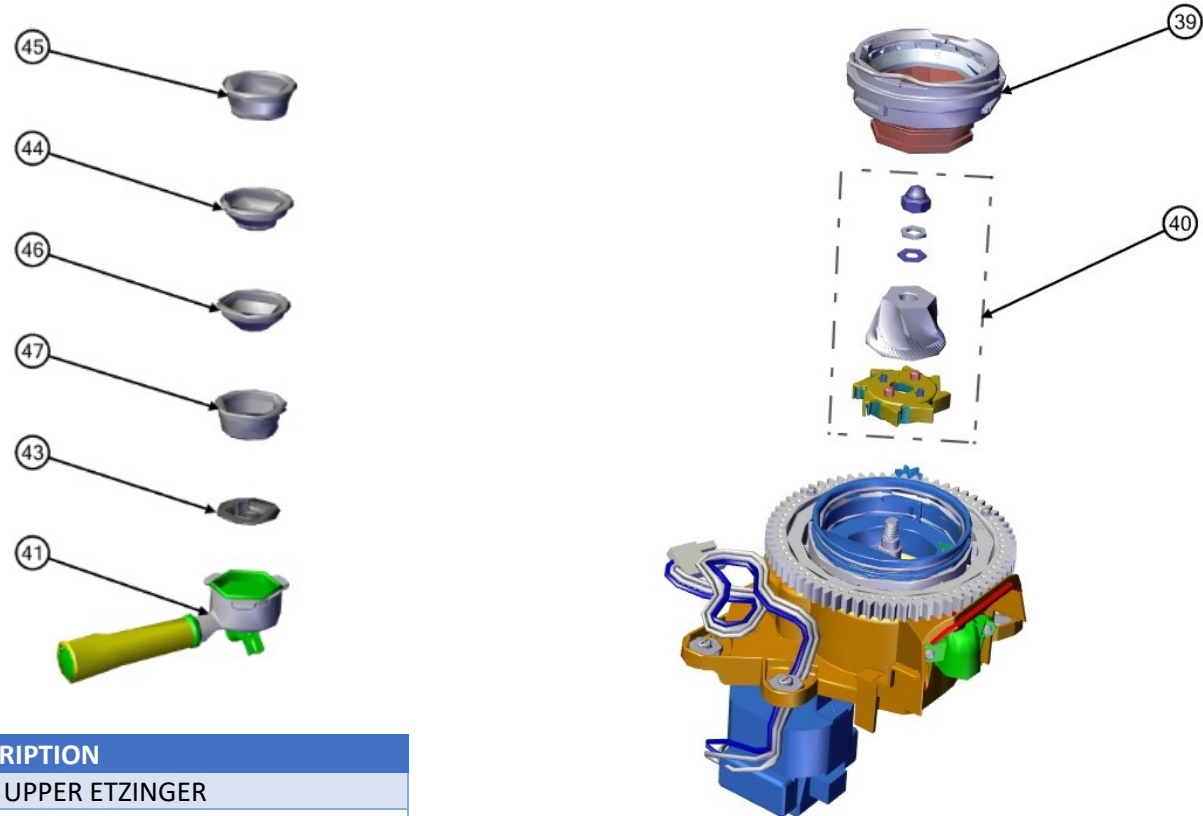

the Barista Touch™ Impress

EXPLODED VIEW – SPARE PARTS

EXPLODED VIEW – SPARE PARTS (continued)

EV NO.	PART DESCRIPTION
04	PANEL CONTROL ASSY
07	SHROUD TAMPING ASSY
08	CRADLE TAMPING ASSY
09	COVER BASE
10	FEET RUBBER 4PCS
11	NTC BASE ASSY
37	GRINDER COMPLETE ASSY
38	DIAL GRINDER

EXPLODED VIEW – SPARE PARTS (continued)

EV NO.	PART DESCRIPTION
39	BURR ASSY UPPER ETZINGER
40	BURR KIT LOWER ETZINGER
41	PORTAFILTER ASSY 54MM SS
43	CLEANING DISC 54MM VER WITHOUT HOLE
44	FILTER DUAL WALL ONE CUP 54MM
45	FILTER DUAL WALL TWO CUP 54MM
46	FILTER SINGLE WALL ONE CUP 54MM
47	FILTER SINGLE WALL TWO CUP 54MM

EXPLODED VIEW – SPARE PARTS (continued)

EV NO.	PART DESCRIPTION
34	TANK WATER ASSY
35	CLARIS FILTER
36	HOLDER FILTER KIT CLARIS
42	CLEANING TABLETS
48	CLEANING TOOL ASSEMBLY
49	CLEANING BRUSH
50	TRAY STORAGE
61	STRIP WATER HARDNESS
62	RAZOR TRIMMING TOOL 54MM

EXPLODED VIEW – SPARE PARTS (continued)

EV NO.	PART DESCRIPTION
05	TAMPING ASSY
20	DISPENSER WATER ASSY
21	SEAL SHOWERHEAD 54MM
22	FILTER SHOWERHEAD 54MM
23	SCREW SHOWERHEAD
24	PRINTED HEATER ASSY
25	COLLAR THERMAL BLOCK
27	WAND STEAM ASSY
28	NOZZLE STEAM WAND ASSY
59	PCB ROTARY VR
60	PCB LINEAR VR