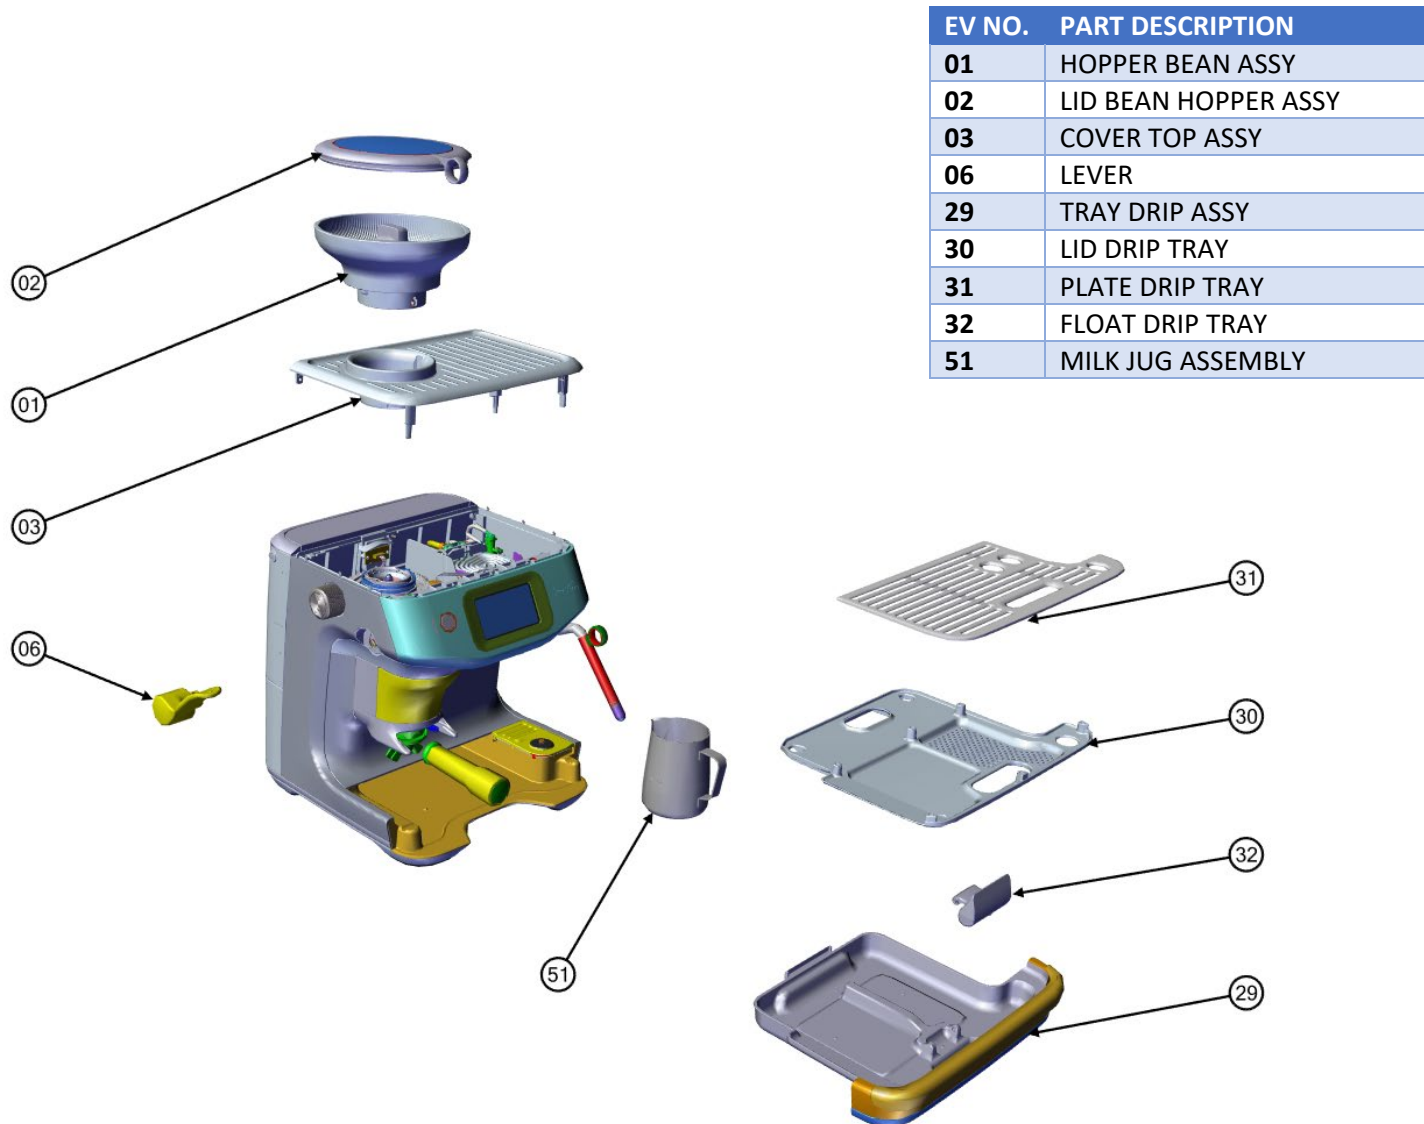

the Barista Touch™ Impress

EXPLODED VIEW – SPARE PARTS

EXPLODED VIEW – SPARE PARTS (continued)

EV NO.	PART DESCRIPTION
04	PANEL CONTROL ASSY
07	SHROUD TAMPING ASSY
08	CRADLE TAMPING ASSY
09	COVER BASE
10	FEET RUBBER 4PCS
11	NTC BASE ASSY
37	GRINDER COMPLETE ASSY
38	DIAL GRINDER

EXPLODED VIEW – SPARE PARTS (continued)

EV NO.	PART DESCRIPTION
39	BURR ASSY UPPER ETZINGER
40	BURR KIT LOWER ETZINGER
41	PORTAFILTER ASSY 54MM SS
43	CLEANING DISC 54MM VER WITHOUT HOLE
44	FILTER DUAL WALL ONE CUP 54MM
45	FILTER DUAL WALL TWO CUP 54MM
46	FILTER SINGLE WALL ONE CUP 54MM
47	FILTER SINGLE WALL TWO CUP 54MM

EXPLODED VIEW – SPARE PARTS (continued)

EV NO.	PART DESCRIPTION
34	TANK WATER ASSY
35	CLARIS FILTER
36	HOLDER FILTER KIT CLARIS
42	CLEANING TABLETS
48	CLEANING TOOL ASSEMBLY
49	CLEANING BRUSH
50	TRAY STORAGE
61	STRIP WATER HARDNESS
62	RAZOR TRIMMING TOOL 54MM

EXPLODED VIEW – SPARE PARTS (continued)

EV NO.	PART DESCRIPTION
05	TAMPING ASSY
20	DISPENSER WATER ASSY
21	SEAL SHOWERHEAD 54MM
22	FILTER SHOWERHEAD 54MM
23	SCREW SHOWERHEAD
24	PRINTED HEATER ASSY
25	COLLAR THERMAL BLOCK
27	WAND STEAM ASSY
28	NOZZLE STEAM WAND ASSY
59	PCB ROTARY VR
60	PCB LINEAR VR