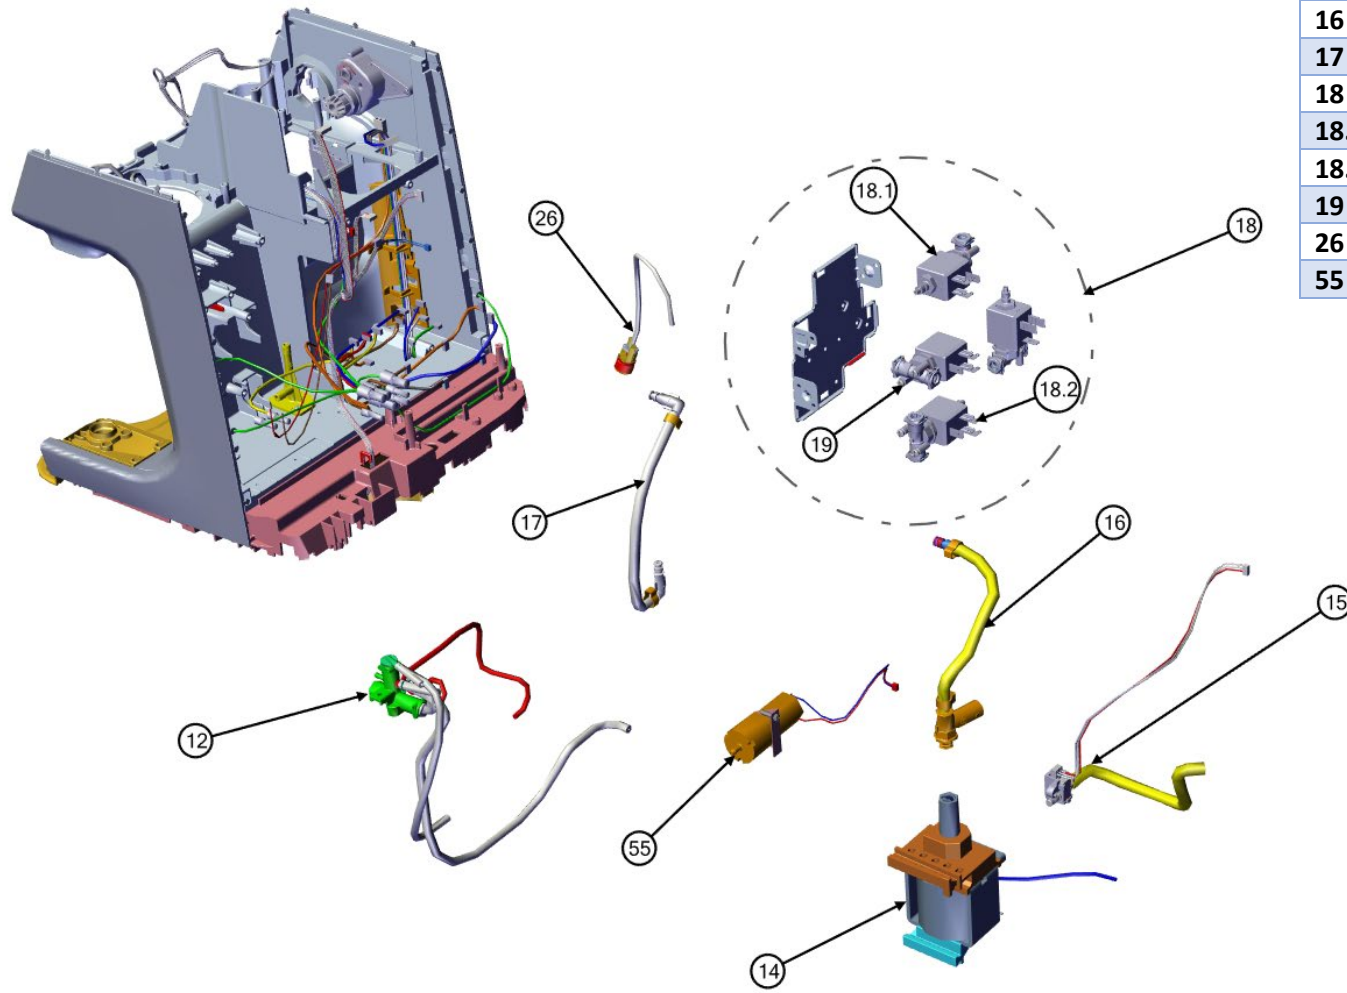

EXPLODED VIEW – SPARE PARTS (continued)

EV NO.	PART DESCRIPTION
34	TANK WATER ASSY
35	CLARIS FILTER
36	HOLDER FILTER KIT CLARIS
42	CLEANING TABLETS
48	CLEANING TOOL ASSEMBLY
49	CLEANING BRUSH
50	TRAY STORAGE
61	STRIP WATER HARDNESS
62	RAZOR TRIMMING TOOL 54MM

EXPLODED VIEW – SPARE PARTS (continued)

EV NO.	PART DESCRIPTION
05	TAMPING ASSY
20	DISPENSER WATER ASSY
21	SEAL SHOWERHEAD 54MM
22	FILTER SHOWERHEAD 54MM
23	SCREW SHOWERHEAD
24	PRINTED HEATER ASSY
25	COLLAR THERMAL BLOCK
27	WAND STEAM ASSY
28	NOZZLE STEAM WAND ASSY
59	PCB ROTARY VR
60	PCB LINEAR VR

EXPLODED VIEW – SPARE PARTS (continued)

EV NO.	PART DESCRIPTION
33	HOUSING REAR
52	PCB TRIAC COMPLETE ASSY
53	PCB MAIN COMPLETE ASSY
54	PCB EMC COMPLETE ASSY
57	COVER REPROGRAM
58	PCB CABLE REPROGRAM

EXPLODED VIEW – SPARE PARTS (continued)

EV NO.	PART DESCRIPTION
12	VENTURI ASSY
14	PUMP WATER ASSY
15	METER FLOW ASSY
16	TUBE ASSY OPV TO HEATER
17	TUBE ASSY SOLENOID TO HEATER
18	VALVE SOLENOID COMPLETE ASSY
18.1	VALVE SOLENOID V393-1
18.2	VALVE SOLENOID V393-2
19	VALVE SOLENOID V799
26	TUBE HOT WATER ASSY
55	PUMP AIR ASSY