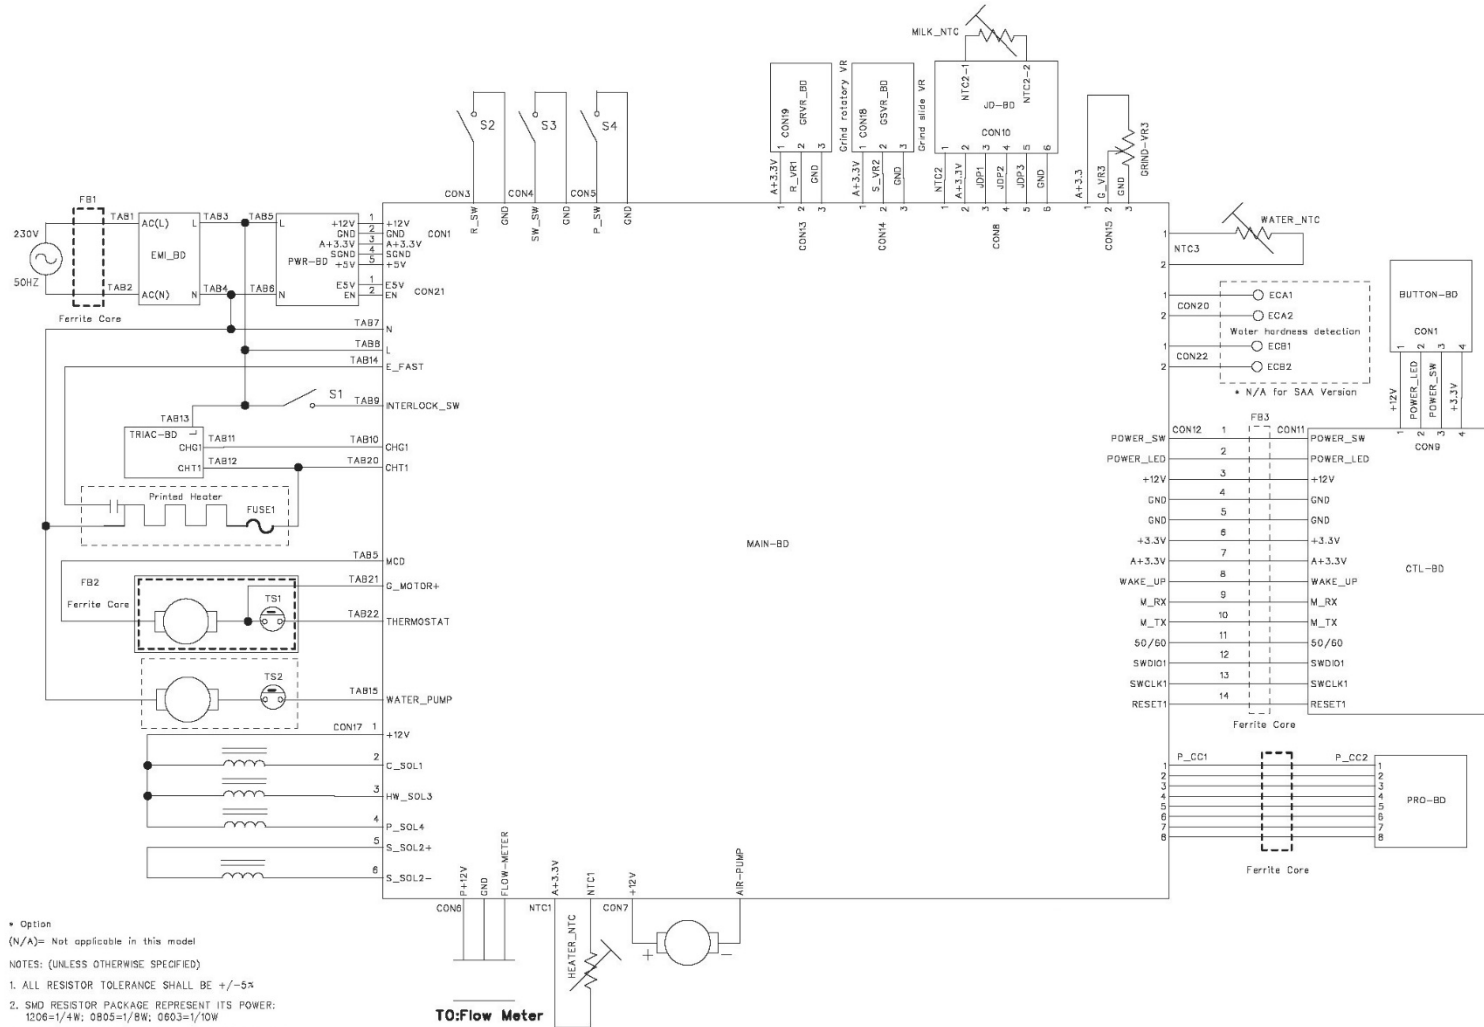

48	SP0023378	CLEANING TOOL ASSEMBLY	BES881 ALL COLOURS	AUS, NZL, GBR, EU, USA, CAN
49	SP0101946	CLEANING BRUSH SAGE	BES881 ALL COLOURS	GBR, EU
50	SP0022933	TRAY STORAGE	BES881 ALL COLOURS	AUS, NZL, GBR, EU, USA, CAN
51	SP0011391	MILK JUG ASSEMBLY	BES881 ALL COLOURS	AUS, NZL, GBR, EU, USA, CAN
52	SP0102277	PCB TRIAC COMPLETE ASSY 240V	BES881 ALL COLOURS	AUS, NZL, GBR, EU
53	SP0102279	PCB MAIN COMPLETE ASSY 240V	BES881 ALL COLOURS	AUS, NZL, GBR, EU
54	SP0102281	PCB EMC COMPLETE ASSY 240V	BES881 ALL COLOURS	AUS, NZL, GBR, EU
55	SP0102283	PUMP AIR ASSY	BES881 ALL COLOURS	AUS, NZL, GBR, EU, USA, CAN
56	SP0102284	TUBE ELBOW ASSY	BES881 ALL COLOURS	AUS, NZL, GBR, EU, USA, CAN
57	SP0102285	COVER REPROGRAM	BES881 ALL COLOURS	AUS, NZL, GBR, EU, USA, CAN
58	SP0102286	PCB CABLE REPROGRAM	BES881 ALL COLOURS	AUS, NZL, GBR, EU, USA, CAN
59	SP0102287	PCB ROTARY VR	BES881 ALL COLOURS	AUS, NZL, GBR, EU, USA, CAN
60	SP0102288	PCB LINEAR VR	BES881 ALL COLOURS	AUS, NZL, GBR, EU, USA, CAN
61	SP0024287	STRIP WATER HARDNESS	BES881 ALL COLOURS	AUS, NZL, GBR, EU, USA, CAN
62	SP0022934	RAZOR TRIMMING TOOL 54MM SAGE	BES881 ALL COLOURS	GBR, EU

CIRCUIT DIAGRAM – 240V