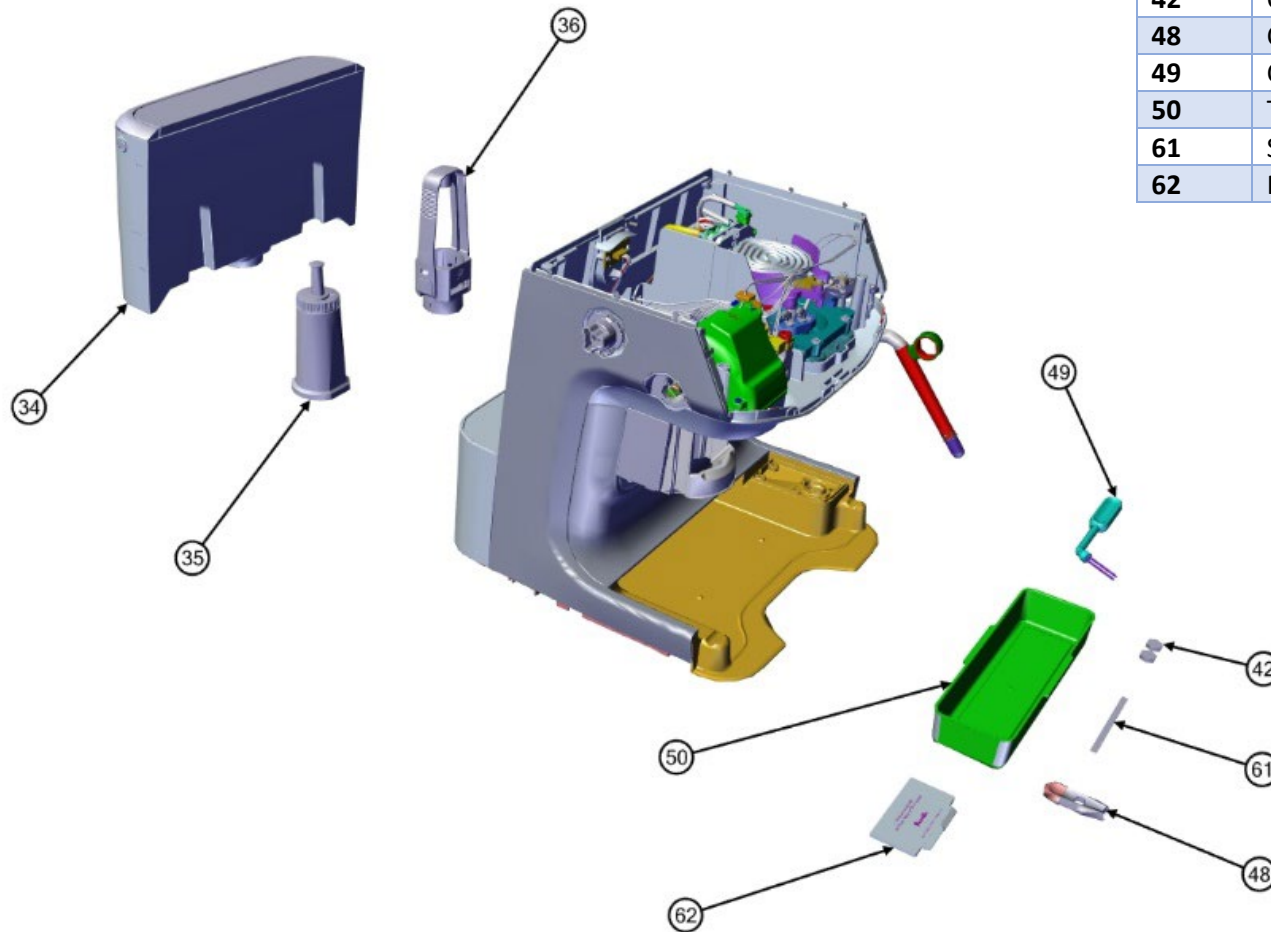

the Barista Touch™ Impress

EXPLODED VIEW – SPARE PARTS

EXPLODED VIEW – SPARE PARTS (continued)

EV NO.	PART DESCRIPTION
04	PANEL CONTROL ASSY
07	SHROUD TAMPING ASSY
08	CRADLE TAMPING ASSY
09	COVER BASE
10	FEET RUBBER 4PCS
11	NTC BASE ASSY
37	GRINDER COMPLETE ASSY
38	DIAL GRINDER

EXPLODED VIEW – SPARE PARTS (continued)

EV NO.	PART DESCRIPTION
39	BURR ASSY UPPER ETZINGER
40	BURR KIT LOWER ETZINGER
41	PORTAFILTER ASSY 54MM SS
43	CLEANING DISC 54MM VER WITHOUT HOLE
44	FILTER DUAL WALL ONE CUP 54MM
45	FILTER DUAL WALL TWO CUP 54MM
46	FILTER SINGLE WALL ONE CUP 54MM
47	FILTER SINGLE WALL TWO CUP 54MM

EXPLODED VIEW – SPARE PARTS (continued)

EV NO.	PART DESCRIPTION
34	TANK WATER ASSY
35	CLARIS FILTER
36	HOLDER FILTER KIT CLARIS
42	CLEANING TABLETS
48	CLEANING TOOL ASSEMBLY
49	CLEANING BRUSH
50	TRAY STORAGE
61	STRIP WATER HARDNESS
62	RAZOR TRIMMING TOOL 54MM

EXPLODED VIEW – SPARE PARTS (continued)

EV NO.	PART DESCRIPTION
05	TAMPING ASSY
20	DISPENSER WATER ASSY
21	SEAL SHOWERHEAD 54MM
22	FILTER SHOWERHEAD 54MM
23	SCREW SHOWERHEAD
24	PRINTED HEATER ASSY
25	COLLAR THERMAL BLOCK
27	WAND STEAM ASSY
28	NOZZLE STEAM WAND ASSY
59	PCB ROTARY VR
60	PCB LINEAR VR