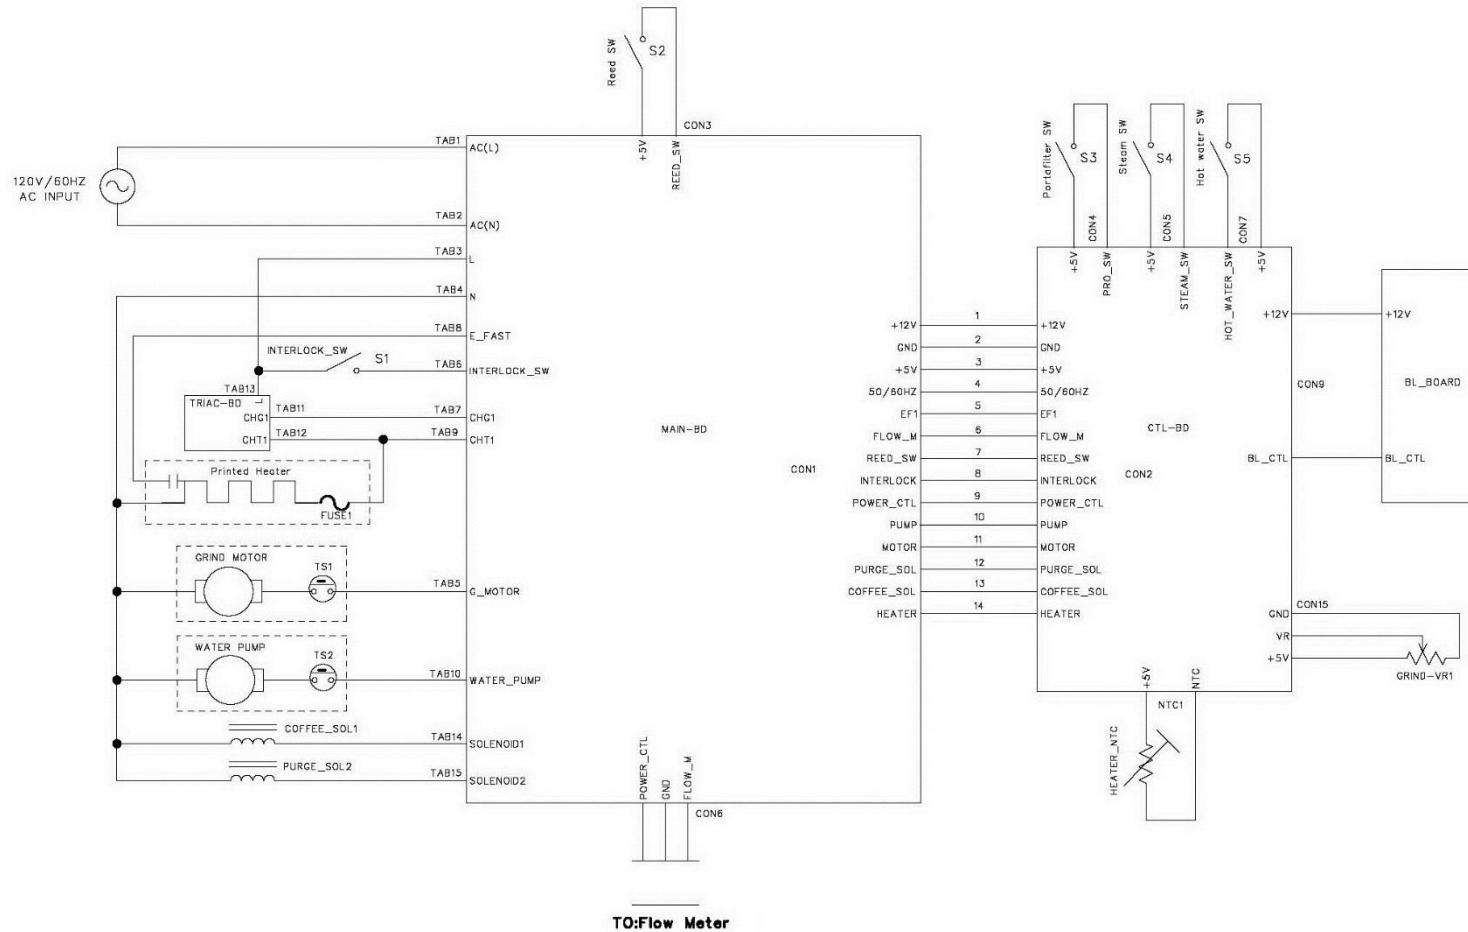

CIRCUIT DIAGRAM-120V