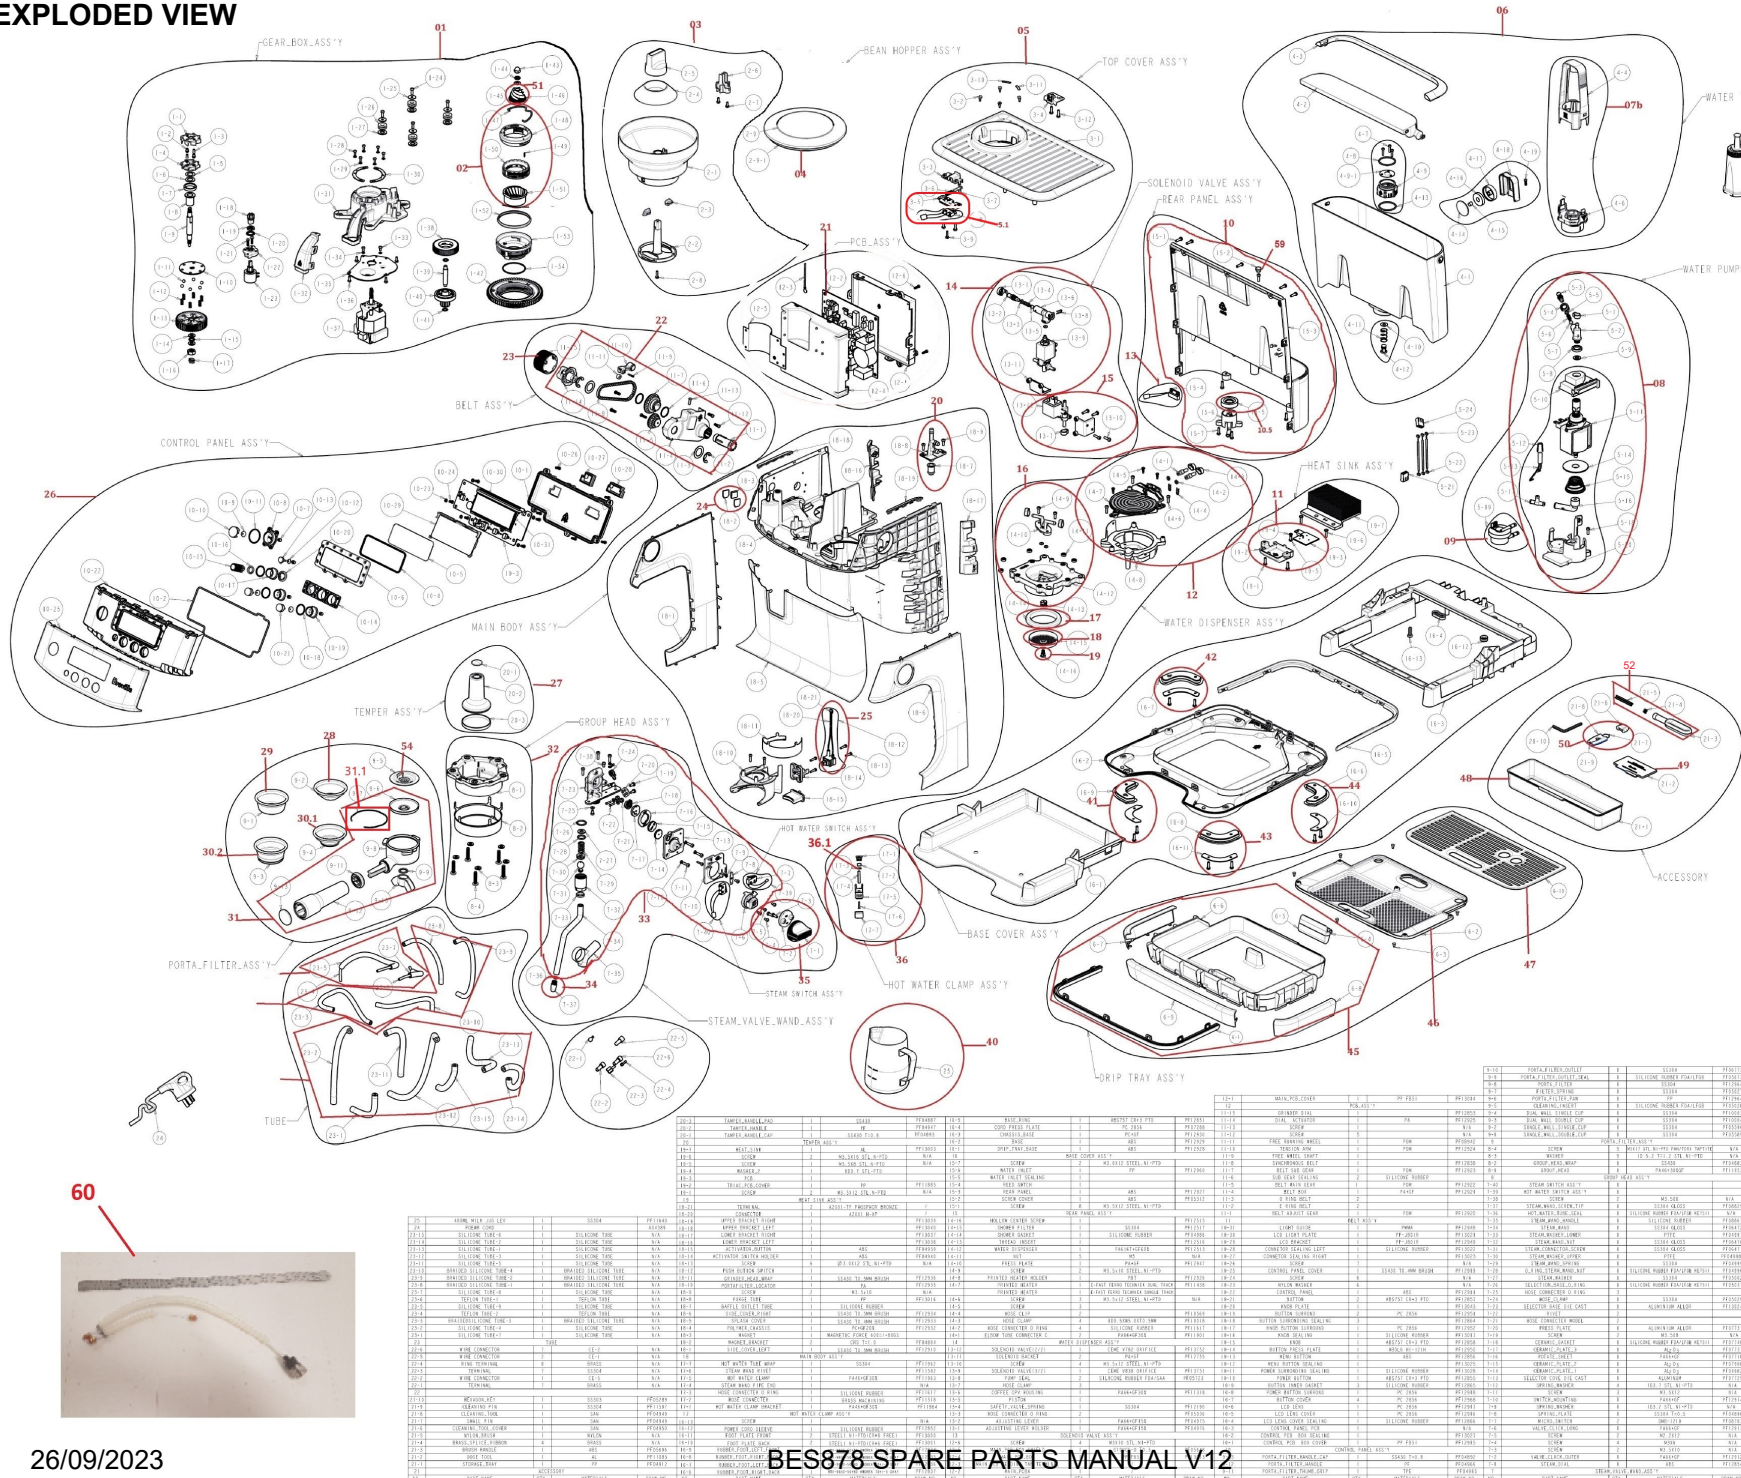

EXPLODED VIEW

NO.	PART NAME	QTY	UNIT	MATERIAL	FIG. NO.	NO.	PART NAME	QTY	UNIT	MATERIAL	FIG. NO.
1-1	TOP COVER ASS'Y	1	PCB	PCB	05	1-1	TOP COVER ASS'Y	1	PCB	PCB	05
1-2	BEAN HOPPER ASS'Y	1	PCB	PCB	03	1-2	BEAN HOPPER ASS'Y	1	PCB	PCB	03
1-3	SOLENOID VALVE ASS'Y	1	SOLENOID VALVE	SOLENOID VALVE	05	1-3	SOLENOID VALVE ASS'Y	1	SOLENOID VALVE	SOLENOID VALVE	05
1-4	WATER TANK ASS'Y	1	WATER TANK	WATER TANK	06	1-4	WATER TANK ASS'Y	1	WATER TANK	WATER TANK	06
1-5	CONTROL PANEL ASS'Y	1	CONTROL PANEL	CONTROL PANEL	26	1-5	CONTROL PANEL ASS'Y	1	CONTROL PANEL	CONTROL PANEL	26
1-6	MAIN BODY ASS'Y	1	MAIN BODY	MAIN BODY	25	1-6	MAIN BODY ASS'Y	1	MAIN BODY	MAIN BODY	25
1-7	WATER DISPENSER ASS'Y	1	WATER DISPENSER	WATER DISPENSER	12	1-7	WATER DISPENSER ASS'Y	1	WATER DISPENSER	WATER DISPENSER	12
1-8	HEAT SINK ASS'Y	1	HEAT SINK	HEAT SINK	11	1-8	HEAT SINK ASS'Y	1	HEAT SINK	HEAT SINK	11
1-9	WATER PUMP ASS'Y	1	WATER PUMP	WATER PUMP	08	1-9	WATER PUMP ASS'Y	1	WATER PUMP	WATER PUMP	08
1-10	TEMPER ASS'Y	1	TEMPER	TEMPER	29	1-10	TEMPER ASS'Y	1	TEMPER	TEMPER	29
1-11	GROUP HEAD ASS'Y	1	GROUP HEAD	GROUP HEAD	32	1-11	GROUP HEAD ASS'Y	1	GROUP HEAD	GROUP HEAD	32
1-12	HOT WATER SWITCH ASS'Y	1	HOT WATER SWITCH	HOT WATER SWITCH	36.1	1-12	HOT WATER SWITCH ASS'Y	1	HOT WATER SWITCH	HOT WATER SWITCH	36.1
1-13	STEAM VALVE WAND ASS'Y	1	STEAM VALVE WAND	STEAM VALVE WAND	35	1-13	STEAM VALVE WAND ASS'Y	1	STEAM VALVE WAND	STEAM VALVE WAND	35
1-14	HOT WATER CLAMP ASS'Y	1	HOT WATER CLAMP	HOT WATER CLAMP	40	1-14	HOT WATER CLAMP ASS'Y	1	HOT WATER CLAMP	HOT WATER CLAMP	40
1-15	DRIP TRAY ASS'Y	1	DRIP TRAY	DRIP TRAY	47	1-15	DRIP TRAY ASS'Y	1	DRIP TRAY	DRIP TRAY	47
1-16	TUBE	1	TUBE	TUBE	60	1-16	TUBE	1	TUBE	TUBE	60
1-17	ACCESSORY	1	ACCESSORY	ACCESSORY	52	1-17	ACCESSORY	1	ACCESSORY	ACCESSORY	52

26/09/2023