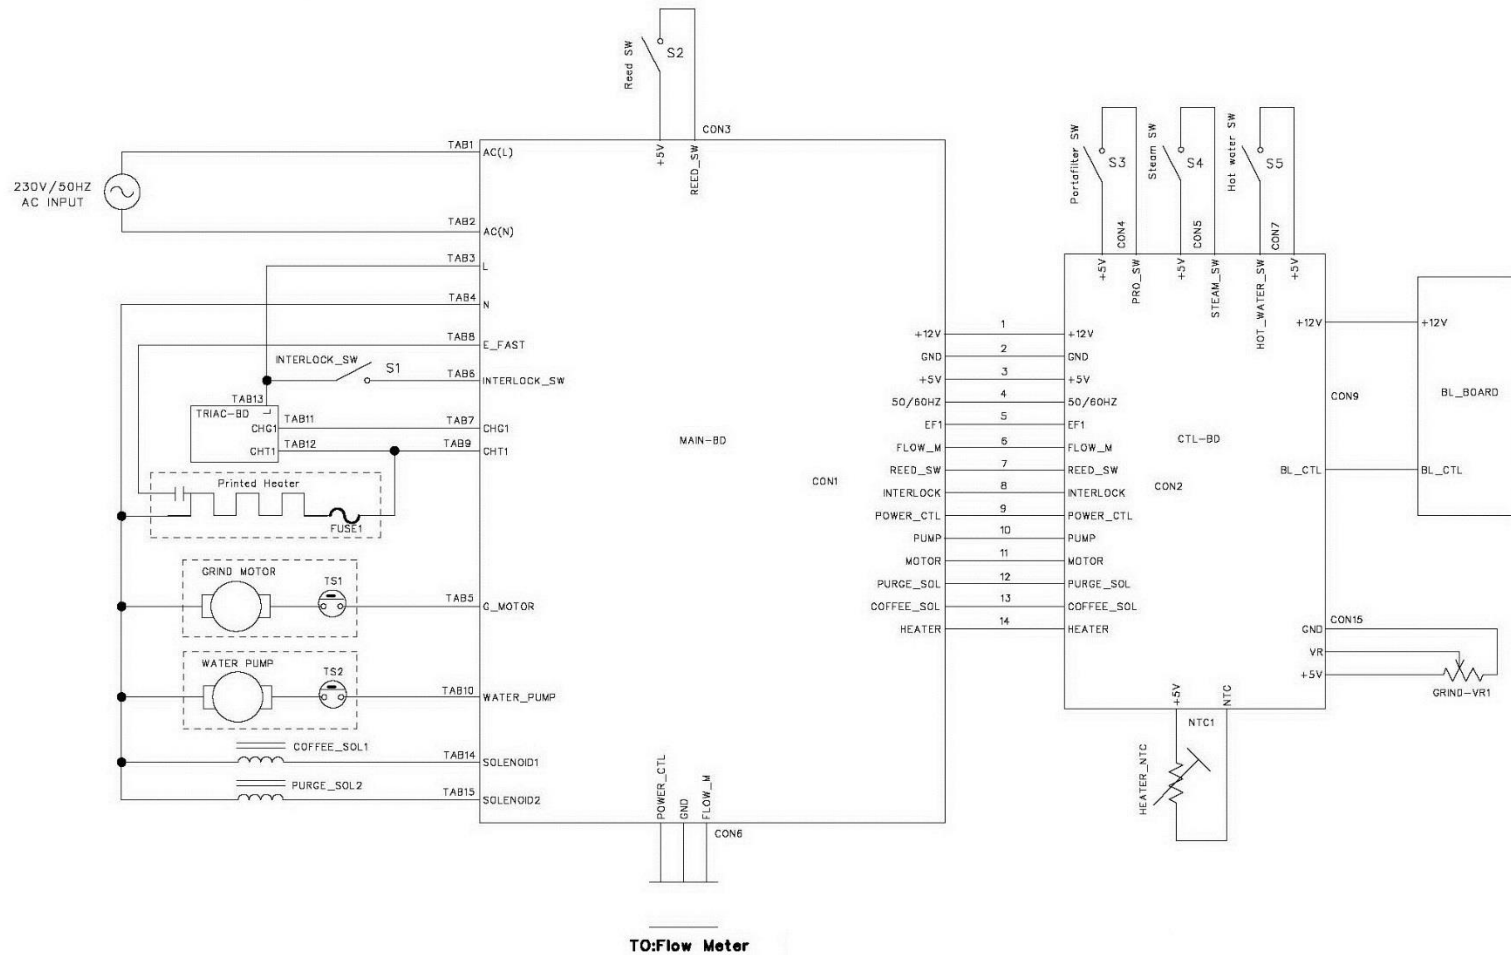

47	SP0025559	DRIP TRAY GRILL	BES878 ALL COLOURS	AUS, CAN, EU, GBR, NZL, RUS, USA, KOR	
48	SP0001586	STORAGE TRAY	BES878 ALL COLOURS	AUS, CAN, EU, GBR, NZL, RUS, USA, KOR	
49	TBA	DOSING TOOL w/ LOGO "SAGE" + COLOR:GOLDEN EU	BES878 ALL COLOURS	EU	
50	SP0023378	CLEANING TOOL	BES878 ALL COLOURS	AUS, CAN, EU, GBR, NZL, RUS, USA	Pre PDC 1848 only
50	SP0101753	CLEANING TOOL FROM PDC 1848	BES878 ALL COLOURS	AUS, CAN, EU, GBR, NZL, RUS, USA, KOR	From PDC1848. Not backward compatible
51	SP0025560	LOWER BURR	BES878 ALL COLOURS	AUS, CAN, EU, GBR, NZL, RUS, USA, KOR	
51	SP0100884	BURR LOWER ETZINGER	BES878 ALL COLOURS	AUS, NZL, EU, GBR, CAN, USA	ANZ: From PDC2046; UK/EU: From PDC2143; USC: From PDC2235 Not backward compatible
52	SP0024403	CLEANING BRUSH	BES878 ALL COLOURS	EU, GBR	Once stock runs out use SP0001876
52	SP0001876	CLEANING BRUSH	BES878 ALL COLOURS	AUS, CAN, EU, GBR, NZL, RUS, USA, KOR	
53	SESC250	CLEANING TABLET (2PCS/SET)	BES878 ALL COLOURS	EU, GBR	
54	SP0001517	CLEANING DISC	BES878 ALL COLOURS	AUS, CAN, EU, GBR, NZL, RUS, USA, KOR	
56	SES008WHT0 NEU1	CLARIS FILTER -SAGE	BES878 ALL COLOURS	EU, GBR	
60	SP0026203	T TUBE DIR-SOL-HOT WATER	BES878 ALL COLOURS	CAN, EU, GBR, RUS, USA	PART NOT AVAILABLE IN AUS/NZL
61	SP0028105	HOSE CLAMP	BES878 ALL COLOURS	AUS, CAN, EU, GBR, NZL, RUS, USA, KOR	
62	SP0100073	Elbow Connector in Printed Heater Assy	BES878 ALL COLOURS	AUS, CAN, EU, GBR, NZL, RUS, USA, KOR	

CIRCUIT DIAGRAM -240V