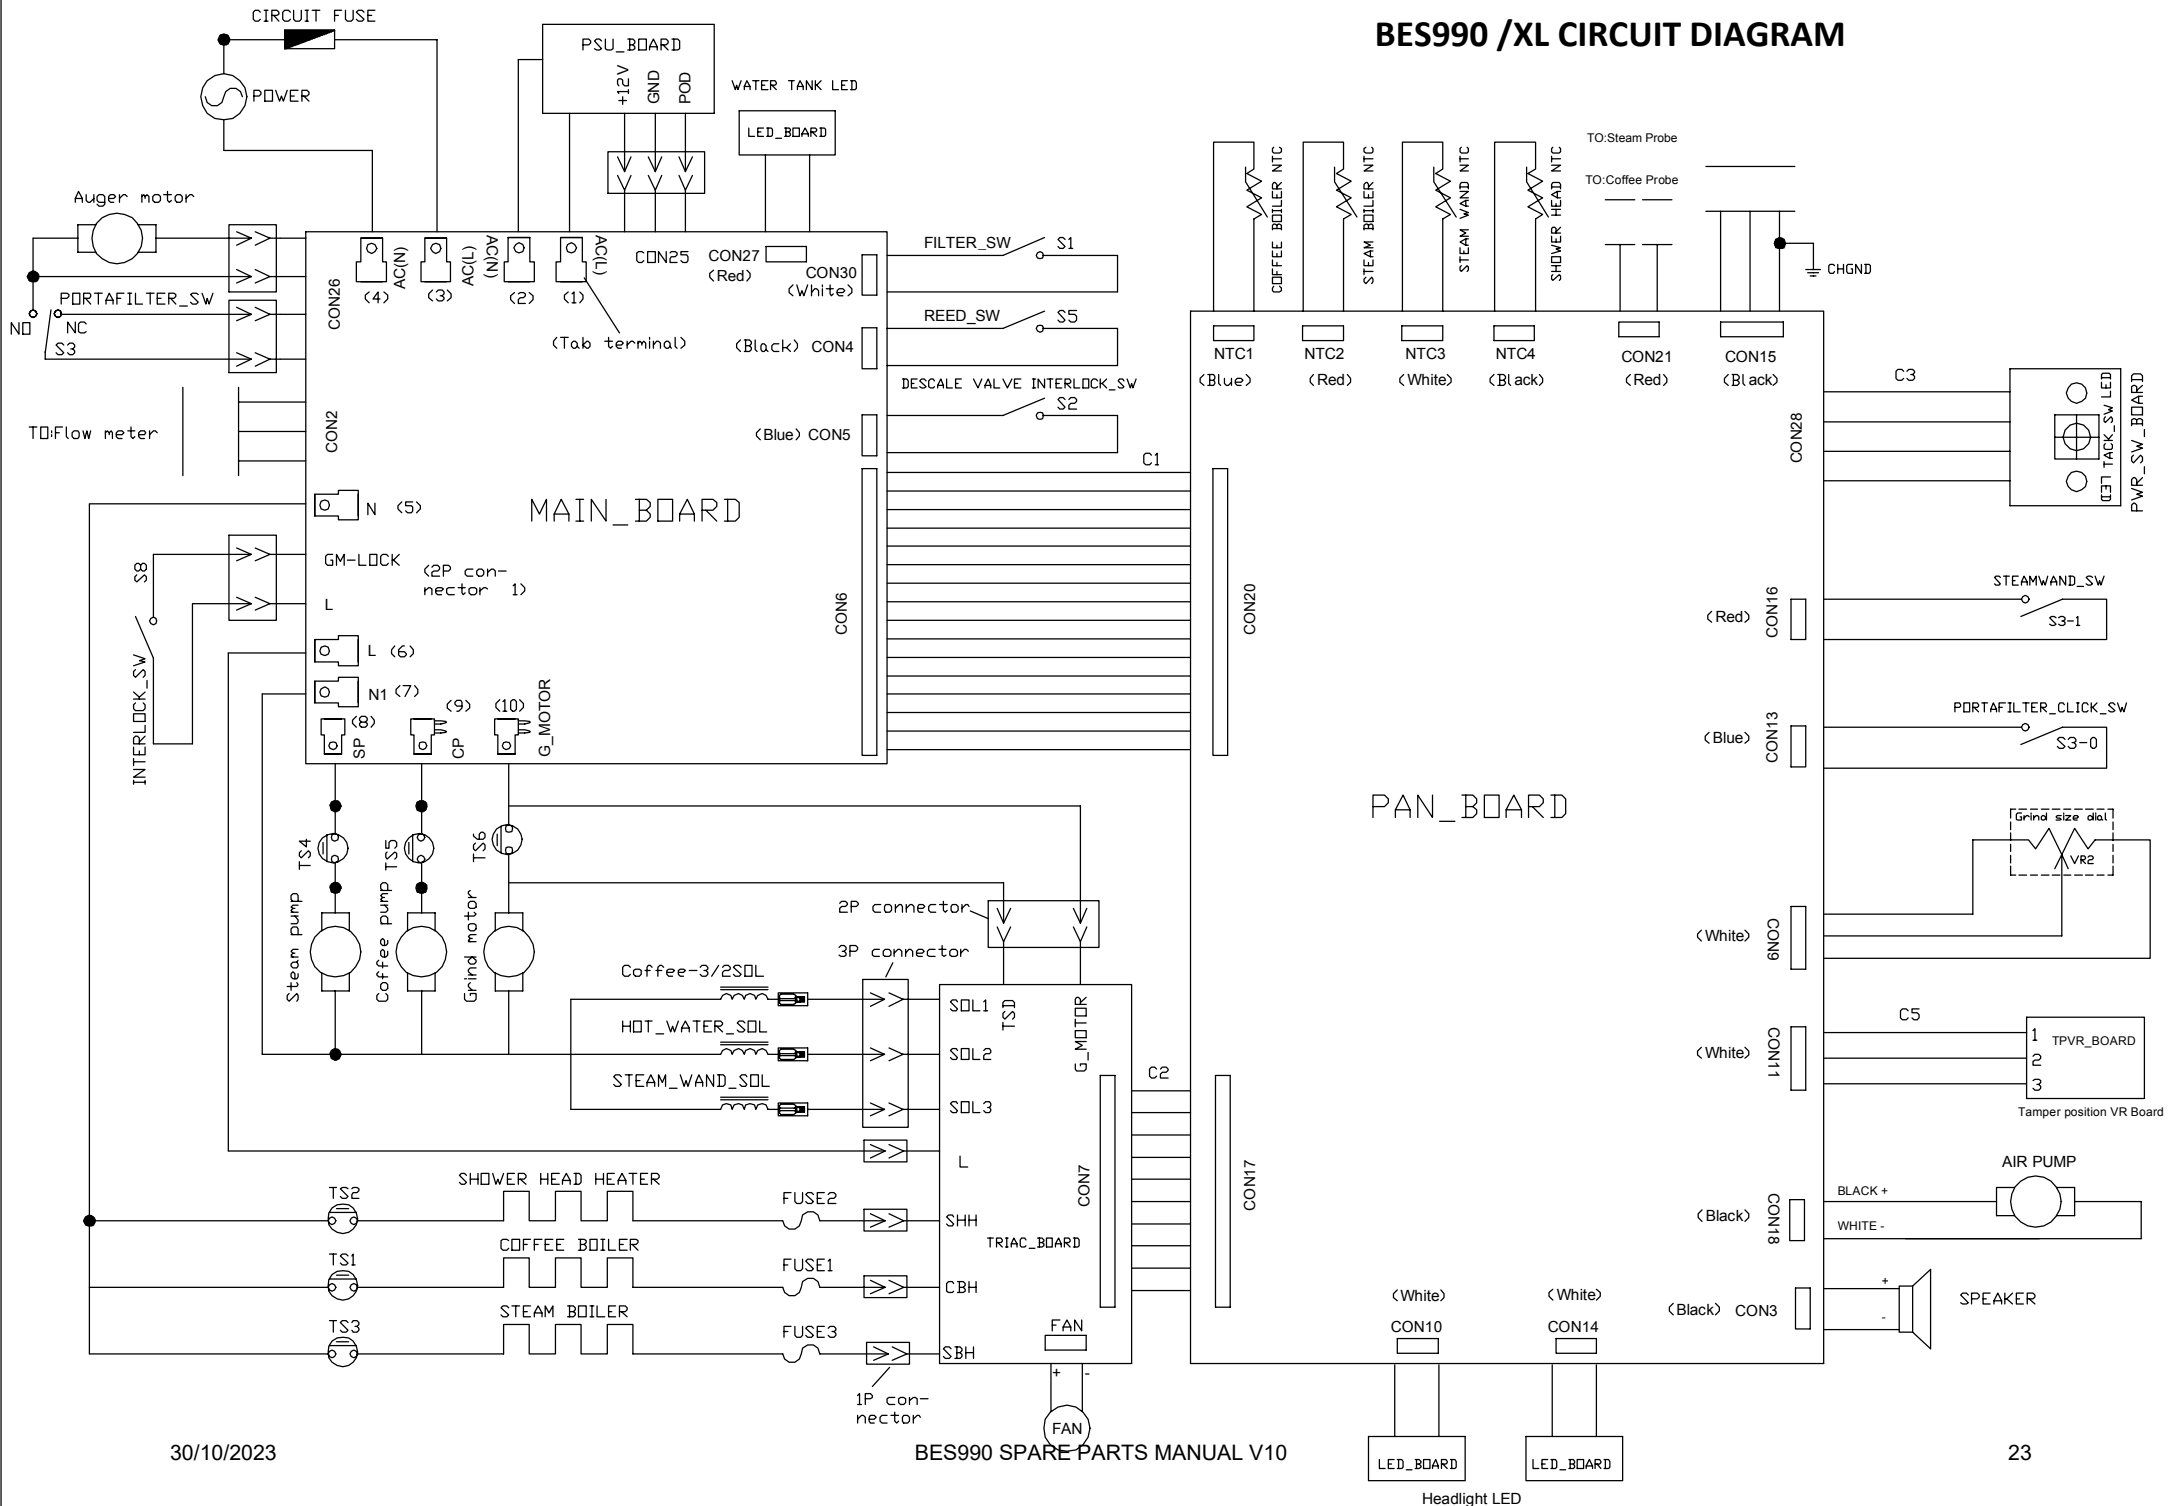

BES990 /XL CIRCUIT DIAGRAM