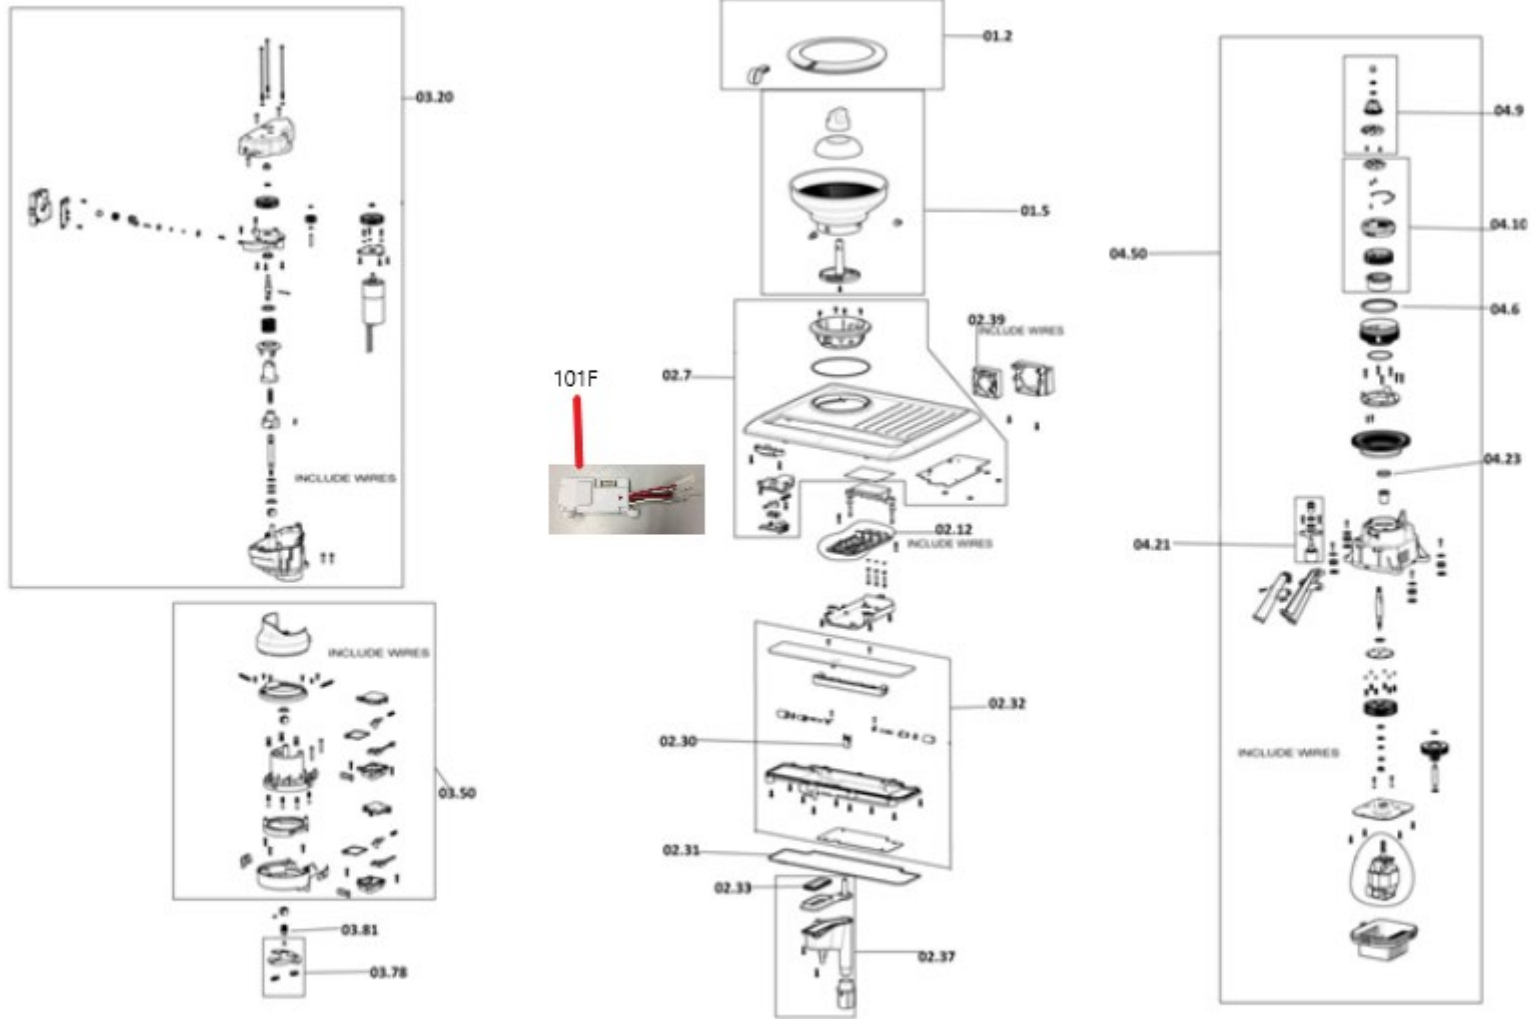

EXPLODED VIEW 1 of 3